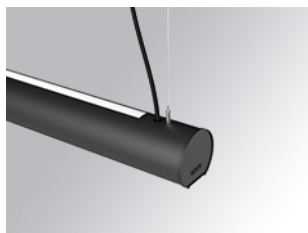

L61SE168LOIP9TWDB

LTUB60 SU RE 1680 4600 TW D/I COMF DA BK

Description:

Surface mounted luminaire Lamptub 60 from LAMP. Made of recycled aluminium extrusion with circular section of 60mm and length of 1680mm. Direct-indirect light model with opal comfort diffuser made of a translucent polycarbonate diffuser and an optical film to achieve a controlled light distribution and low UGR<19. Model for MID-POWER LED, with TW colour temperature with CRI90. Built-in electronic DALI control gear. With IP40, IK07 degree of protection. Insulation class I / II. Group 0 photobiological safety. Lifetime: 72.000h L80 B10. Compatible with Lamp Nomadic system. Available finishes: White (RAL 9010), Black (RAL 9011), Wellbeing and BeSocial palette.

Finish: Matte black RAL 9011

Dimensions: 1.687 x 67 x 80 mm

Installation: Suspended

TECHNICAL SPECIFICATIONS:

Light output:	3.481 lm	°K :	TW
Plum:	41,5W	CRI :	90
Efficacy:	83,9 lm/w	MacAdam:	3
UGR:	<19	Power Supply:	220-240V 50/60Hz
Type:	MID POWER LED	Gear:	Adjustable DALI DT8
LED Lifetime:	50.000 L80 B10 (Ta=25°C)		
Power:	33.3W		