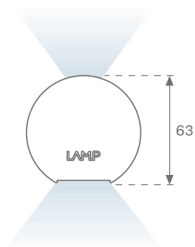

L61SE168LOIP9TWDB

LTUB60 SU RE 1680 4600 TW D/I COMF DA BK

Description:

Surface mounted luminaire Lamptub 60 from LAMP. Made of recycled aluminium extrusion with circular section of 60mm and length of 1680mm. Direct-indirect light model with opal comfort diffuser made of a translucent polycarbonate diffuser and an optical film to achieve a controlled light distribution and low UGR<19. Model for MID-POWER LED, with TW colour temperature with CRI90. Built-in electronic DALI control gear. With IP40, IK07 degree of protection. Insulation class I / II. Group 0 photobiological safety. Lifetime: 72.000h L80 B10. Compatible with Lamp Nomadic system. Available finishes: White (RAL 9010), Black (RAL 9011), Wellbeing and BeSocial palette.

Finish: Matte black RAL 9011

Dimensions: 1.687 x 67 x 80 mm

Installation: Suspended

TECHNICAL SPECIFICATIONS:

Light output:	3.481 lm	°K :	TW
Plum:	41,5W	CRI :	90
Efficacy:	83,9 lm/w	MacAdam:	3
UGR:	<19	Power Supply:	220-240V 50/60Hz
Type:	MID POWER LED	Gear:	Adjustable DALI DT8
LED Lifetime:	50.000 L80 B10 (Ta=25°C)		
Power:	33.3W		