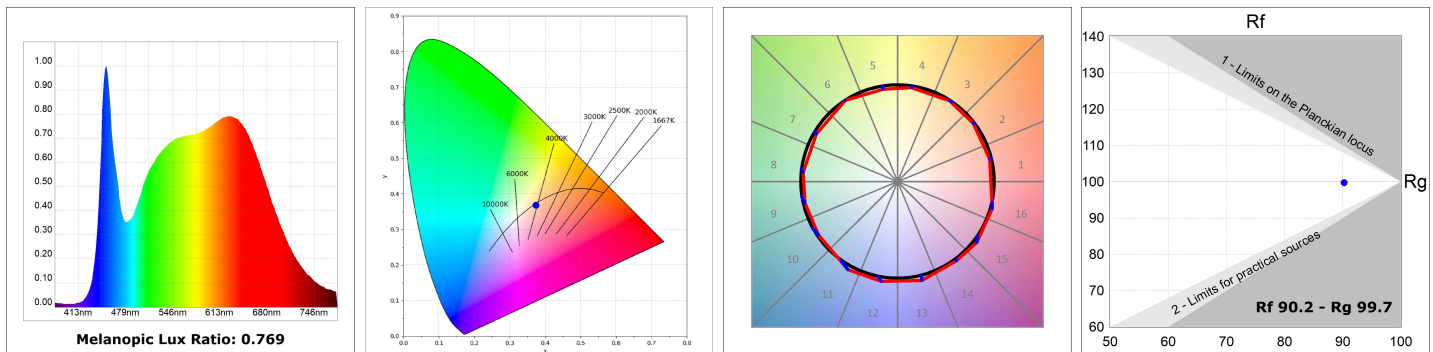

L61SE168LOIP9TWDB

LTUB60 SU RE 1680 4600 TW D/I COMF DA BK

PHOTOMETRIC DATA :