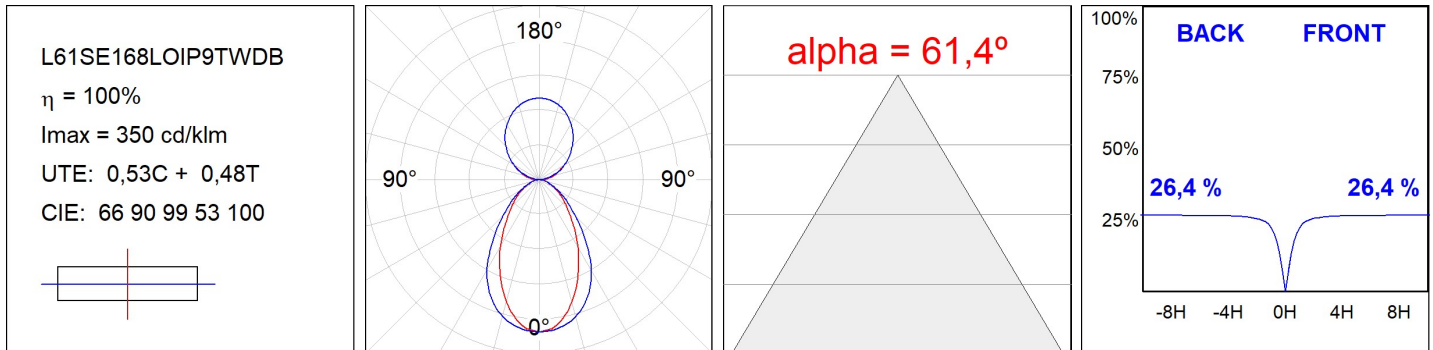

L61SE168LOIP9TWDB

LTUB60 SU RE 1680 4600 TW D/I COMF DA BK

PHOTOMETRIC DATA :