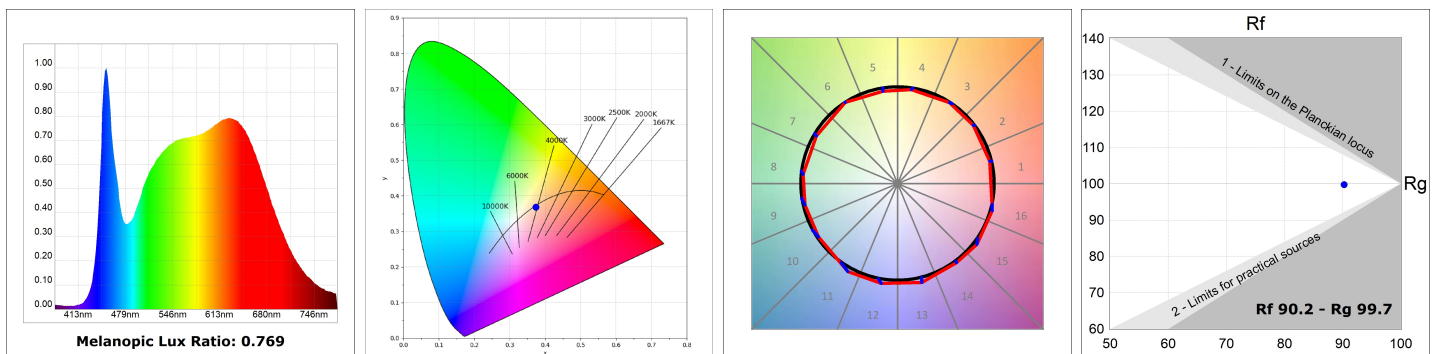

L61SE168LOIP9TWD3

LTUB60 SU RE 1680 4600 TW D/I COMF DA WE

PHOTOMETRIC DATA :