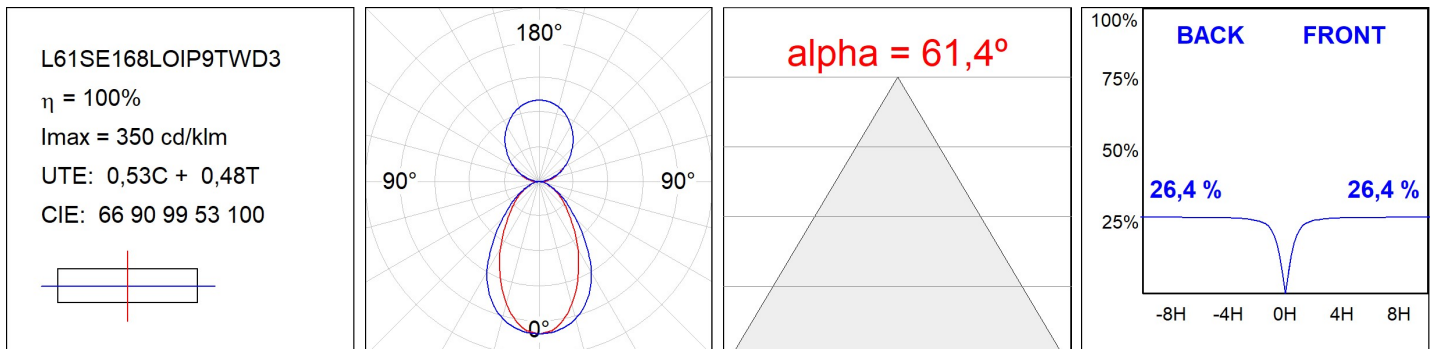

L61SE168LOIP9TWD3

LTUB60 SU RE 1680 4600 TW D/I COMF DA WE

PHOTOMETRIC DATA :