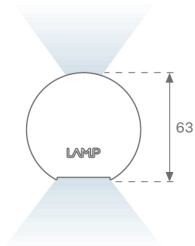

# LAMPTUB 60 SUSP. CEILING ROSE

L61SE168LOIP9TWD3

LTUB60 SU RE 1680 4600 TW D/I COMF DA WE

**Description:**

Surface mounted luminaire Lamptub 60 from LAMP. Made of recycled aluminium extrusion with circular section of 60mm and length of 1680mm. Direct-indirect light model with opal comfort diffuser made of a translucent polycarbonate diffuser and an optical film to achieve a controlled light distribution and low UGR<19. Model for MID-POWER LED, with TW colour temperature with CRI90. Built-in electronic DALI control gear. With IP40, IK07 degree of protection. Insulation class I / II. Group 0 photobiological safety. Lifetime: 72.000h L80 B10. Compatible with Lamp Nomadic system. Available finishes: White (RAL 9010), Black (RAL 9011), Wellbeing and BeSocial palette.

**Finish:** Palette WELLBEING - 3 TEXTURED

**Dimensions:** 1.687 x 67 x 80 mm

**Installation:** Suspended

**TECHNICAL SPECIFICATIONS:**

<b>Light output:</b>	3.481 lm	<b>°K :</b>	TW
<b>Plum:</b>	41,5W	<b>CRI :</b>	90
<b>Efficacy:</b>	83,9 lm/w	<b>MacAdam:</b>	3
<b>UGR:</b>	<19	<b>Power Supply:</b>	220-240V 50/60Hz
<b>Type:</b>	MID POWER LED	<b>Gear:</b>	Adjustable DALI DT8
<b>LED Lifetime:</b>	50.000 L80 B10 (Ta=25°C)		
<b>Power:</b>	33.3W		