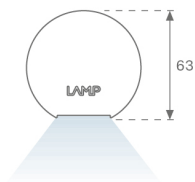

# LAMP TUB 60 SUSP. CEILING ROSE

L61SE112MOTE930NW

LTUB60 SU RE 1120 2960 9WW TECH WH

**Description:**

Surface-mounted luminaire, model LAMP TUB 60 TECH by LAMP. Made of 80% recycled aluminium extrusion, with circular section of 60mm and length 1120 mm, with matt black reflector ULTRA COMFORT and optics for light distribution control and low glare UGR<16. Model for MID-POWER LED, with colour temperature 3000K and CRI90. Built-in electronic wiring. With IP20, IK07 degree of protection. Insulation class I/II. Photobiological safety group 0. Lifetime:50000 L90 B10 Available finishes: White (RAL 9010), Black (RAL 9011), Wellbeing and BeSocial palette.

**Finish:** Matte white RAL 9010

**Dimensions:** 1.120 x 67 x 80 mm

**Installation:** Suspended

**TECHNICAL SPECIFICATIONS:**

<b>Light output:</b>	1.680 lm	<b>°K :</b>	3000
<b>Plum:</b>	17,8W	<b>CRI :</b>	90
<b>Efficacy:</b>	94,4 lm/w	<b>R9 :</b>	61
<b>UGR:</b>	<16	<b>MacAdam:</b>	3
<b>Type:</b>	MID POWER LED	<b>Power Supply:</b>	220-240V 50/60Hz
<b>LED Lifetime:</b>	50.000 L90 B10 (Ta=25°C)	<b>Gear:</b>	Electronic
<b>Power:</b>	14W		