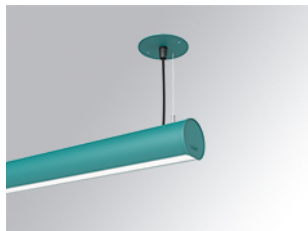

# LAMPTUB 60 SUSP. CEILING ROSE

L61SE112MOOP940D3

- LTUB60 SU RE 1120 3500 NW OPAL DALI WE

**Description:**

Surface mounted luminaire Lamptub 60 from LAMP. Made of recycled aluminium extrusion with circular section of 60mm and length of 1120mm, with opal polycarbonate diffuser. Model for MID-POWER LED, with colour temperature 4000K with CRI90. Built-in electronic DALI control gear. With IP40, IK07 degree of protection. Insulation class I / II. Group 0 photobiological safety. Lifetime: 72.000h L80 B10. Compatible with Lamp Nomadic system. Available finishes: White (RAL 9010), Black (RAL 9011), Wellbeing and BeSocial palette.

**Finish:** Palette WELLBEING - 3 TEXTURED

**Installation:** Suspended

**TECHNICAL SPECIFICATIONS:**

|                      |                          |                      |                  |
|----------------------|--------------------------|----------------------|------------------|
| <b>Light output:</b> | 2.126 lm                 | <b>°K :</b>          | 4000             |
| <b>Plum:</b>         | 25,4W                    | <b>CRI :</b>         | 90               |
| <b>Efficacy:</b>     | 83,6 lm/w                | <b>R9 :</b>          | 70               |
| <b>Type:</b>         | MID POWER LED            | <b>MacAdam:</b>      | 3                |
| <b>LED Lifetime:</b> | 72.000 L80 B10 (Ta=25°C) | <b>Power Supply:</b> | 220-240V 50/60Hz |
| <b>Power:</b>        | 21.6W                    | <b>Gear:</b>         | Adjustable DALI  |