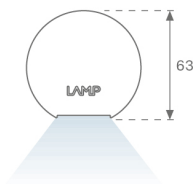

# LAMPTUB 60 SUSP. CEILING ROSE

L61SE112MOOP940D3

- LTUB60 SU RE 1120 3500 NW OPAL DALI WE

**Description:**

Surface mounted luminaire Lamptub 60 from LAMP. Made of recycled aluminium extrusion with circular section of 60mm and length of 1120mm, with opal polycarbonate diffuser. Model for MID-POWER LED, with colour temperature 4000K with CRI90. Built-in electronic DALI control gear. With IP40, IK07 degree of protection. Insulation class I / II. Group 0 photobiological safety. Lifetime: 72.000h L80 B10. Compatible with Lamp Nomadic system. Available finishes: White (RAL 9010), Black (RAL 9011), Wellbeing and BeSocial palette.

**Finish:** Palette WELLBEING - 3 TEXTURED

**Installation:** Suspended

**TECHNICAL SPECIFICATIONS:**

|                      |                          |                      |                  |
|----------------------|--------------------------|----------------------|------------------|
| <b>Light output:</b> | 2.126 lm                 | <b>°K :</b>          | 4000             |
| <b>Plum:</b>         | 25,4W                    | <b>CRI :</b>         | 90               |
| <b>Efficacy:</b>     | 83,6 lm/w                | <b>R9 :</b>          | 70               |
| <b>Type:</b>         | MID POWER LED            | <b>MacAdam:</b>      | 3                |
| <b>LED Lifetime:</b> | 72.000 L80 B10 (Ta=25°C) | <b>Power Supply:</b> | 220-240V 50/60Hz |
| <b>Power:</b>        | 21.6W                    | <b>Gear:</b>         | Adjustable DALI  |