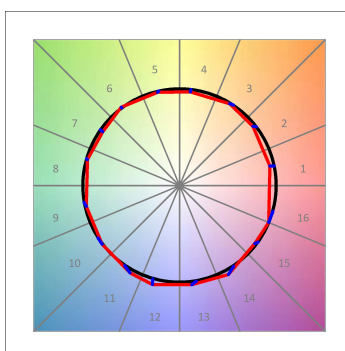

L61SE112MOOC940N3

LTUB60 SU RE 1120 3500 NW COMF WE

PHOTOMETRIC DATA :

L61SE112MOOC940N3
 $\eta = 100\%$
 $I_{max} = 663 \text{ cd/klm}$
UTE: 1,00C
CIE: 66 90 99 100 100