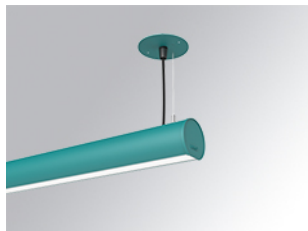

# LAMP TUB 60 SUSP. CEILING ROSE

L61SE112MOOC940N3

- LTUB60 SU RE 1120 3500 NW COMF WE

**Description:**

Surface mounted luminaire Lamptub 60 from LAMP. Made of recycled aluminium extrusion with circular section of 60mm and length of 1120mm, an opal comfort diffuser made of a translucent polycarbonate diffuser and an optical film to achieve a controlled light distribution and low UGR<19. Model for MID-POWER LED, with colour temperature 4000K with CRI90. Built-in electronic ON/OFF control gear. With IP40, IK07 degree of protection. Insulation class I / II. Group 0 photobiological safety. Lifetime: 72.000h L80 B10. Compatible with Lamp Nomadic system. Available finishes: White (RAL 9010), Black (RAL 9011), Wellbeing and BeSocial palette.

**Finish:** Palette WELLBEING - 3 TEXTURED

**Installation:** Suspended

**TECHNICAL SPECIFICATIONS:**

<b>Light output:</b>	1.967 lm	<b>°K :</b>	4000
<b>Plum:</b>	25,4W	<b>CRI :</b>	90
<b>Efficacy:</b>	77,4 lm/w	<b>R9 :</b>	70
<b>UGR:</b>	<19	<b>MacAdam:</b>	3
<b>Type:</b>	MID POWER LED	<b>Power Supply:</b>	220-240V 50/60Hz
<b>LED Lifetime:</b>	72.000 L80 B10 (Ta=25°C)	<b>Gear:</b>	Electronic
<b>Power:</b>	21.6W		