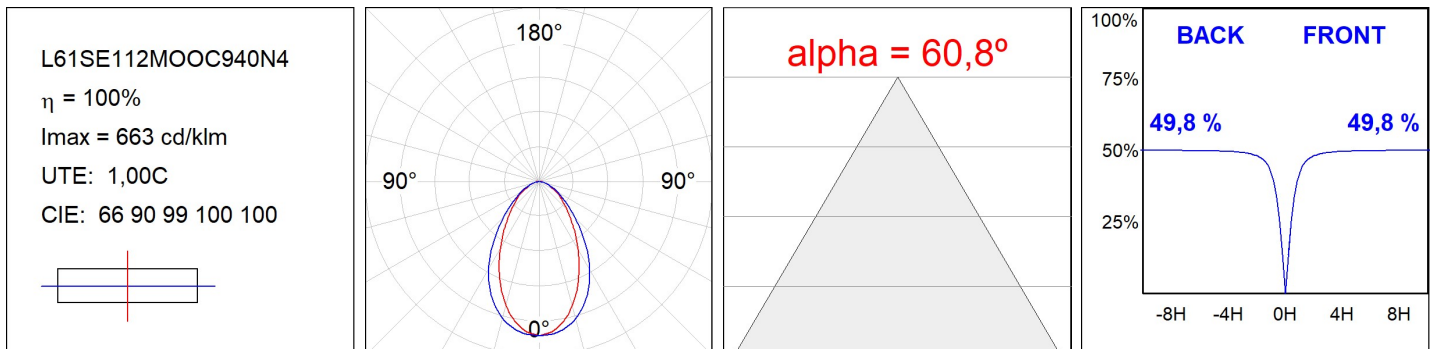

L61SE112MOOC940D4

LTUB60 SU RE 1120 3500 NW COMF DALI BS

PHOTOMETRIC DATA :