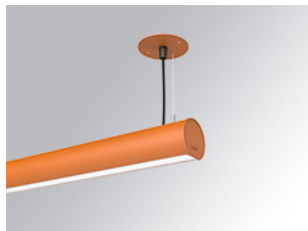

# LAMP TUB 60 SUSP. CEILING ROSE

L61SE112MOOC940D4

- LTUB60 SU RE 1120 3500 NW COMF DALI BS

**Description:**

Surface mounted luminaire Lamptub 60 from LAMP. Made of recycled aluminium extrusion with circular section of 60mm and length of 1120mm, an opal comfort diffuser made of a translucent polycarbonate diffuser and an optical film to achieve a controlled light distribution and low UGR<19. Model for MID-POWER LED, with colour temperature 4000K with CRI90. Built-in electronic DALI control gear. With IP40, IK07 degree of protection. Insulation class I / II. Group 0 photobiological safety. Lifetime: 72.000h L80 B10. Compatible with Lamp Nomadic system. Available finishes: White (RAL 9010), Black (RAL 9011), Wellbeing and BeSocial palette.

**Finish:** Palette BE SOCIAL - 4 TEXTURED

**Installation:** Suspended

**TECHNICAL SPECIFICATIONS:**

<b>Light output:</b>	1.967 lm	<b>°K :</b>	4000
<b>Plum:</b>	25,4W	<b>CRI :</b>	90
<b>Efficacy:</b>	77,4 lm/w	<b>R9 :</b>	70
<b>UGR:</b>	<19	<b>MacAdam:</b>	3
<b>Type:</b>	MID POWER LED	<b>Power Supply:</b>	220-240V 50/60Hz
<b>LED Lifetime:</b>	72.000 L80 B10 (Ta=25°C)	<b>Gear:</b>	Adjustable DALI
<b>Power:</b>	21.6W		