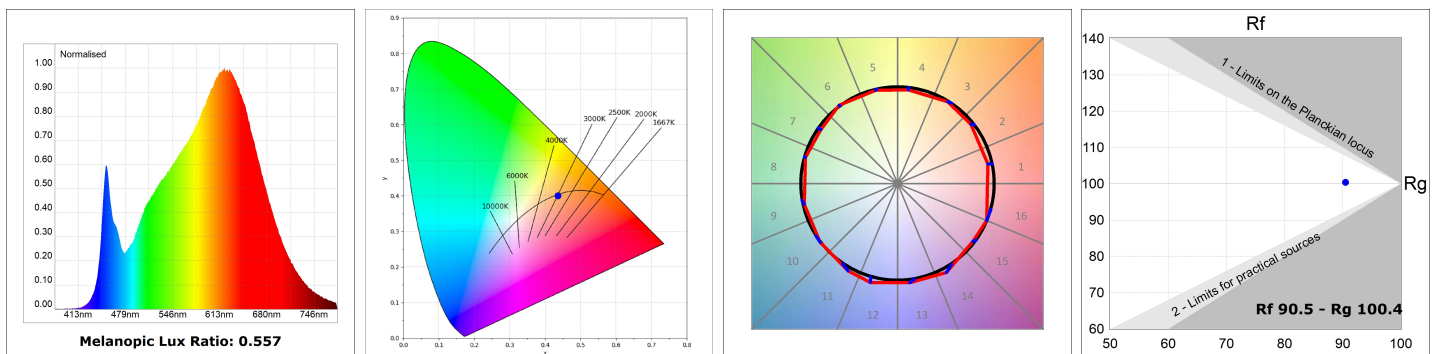

L61SE112MOOC940D4

LTUB60 SU RE 1120 3500 NW COMF DALI BS

PHOTOMETRIC DATA :