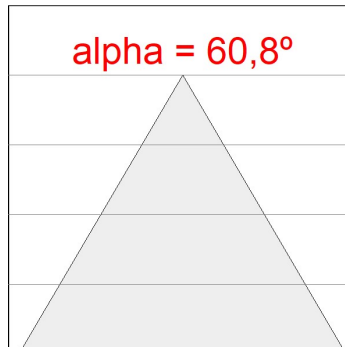

Light output tolerance +/- 10%

CUSTOM MADE OPTIONS:

L61SE112MOOC930NW

LTUB60 SU RE 1120 3300 WW COMF WH

PHOTOMETRIC DATA :

L61SE112MOOC930NW
 $\eta = 100\%$
 $I_{max} = 663 \text{ cd/klm}$
 UTE: 1,00C
 CIE: 66 90 99 100 100