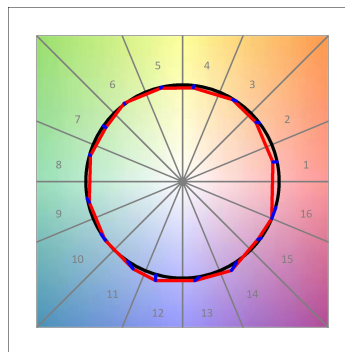

LAMPTUB 60 SUSP. CEILING ROSE

L61SE112MOOC930NW

- LTUB60 SU RE 1120 3300 WW COMF WH

Description:

Surface mounted luminaire Lamptub 60 from LAMP. Made of recycled aluminium extrusion with circular section of 60mm and length of 1120mm, an opal comfort diffuser made of a translucent polycarbonate diffuser and an optical film to achieve a controlled light distribution and low UGR<19. Model for MID-POWER LED, with colour temperature 3000K with CRI90. Built-in electronic ON/OFF control gear. With IP40, IK07 degree of protection. Insulation class I / II. Group 0 photobiological safety. Lifetime: 72.000h L80 B10. Compatible with Lamp Nomadic system. Available finishes: White (RAL 9010), Black (RAL 9011), Wellbeing and BeSocial palette.

Finish: Matte white RAL 9010

Installation: Suspended

TECHNICAL SPECIFICATIONS:

Light output:	1.906 lm	°K :	3000
Plum:	25,4W	CRI :	90
Efficacy:	75 lm/w	R9 :	64
UGR:	<19	MacAdam:	3
Type:	MID POWER LED	Power Supply:	220-240V 50/60Hz
LED Lifetime:	72.000 L80 B10 (Ta=25°C)	Gear:	Electronic
Power:	21.6W		

Light output tolerance +/- 10%

CUSTOM MADE OPTIONS:

L61SE112MOOC930NW

LTUB60 SU RE 1120 3300 WW COMF WH

PHOTOMETRIC DATA :

L61SE112MOOC930NW
 $\eta = 100\%$
 $I_{max} = 663 \text{ cd/klm}$
 UTE: 1,00C
 CIE: 66 90 99 100 100