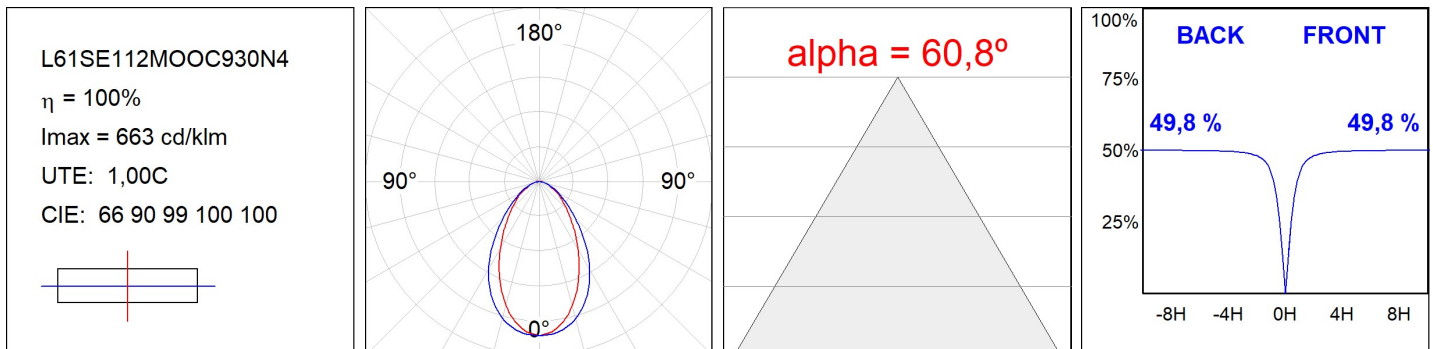

L61SE112MOOC930N4

LTUB60 SU RE 1120 3300 WW COMF BS

PHOTOMETRIC DATA :