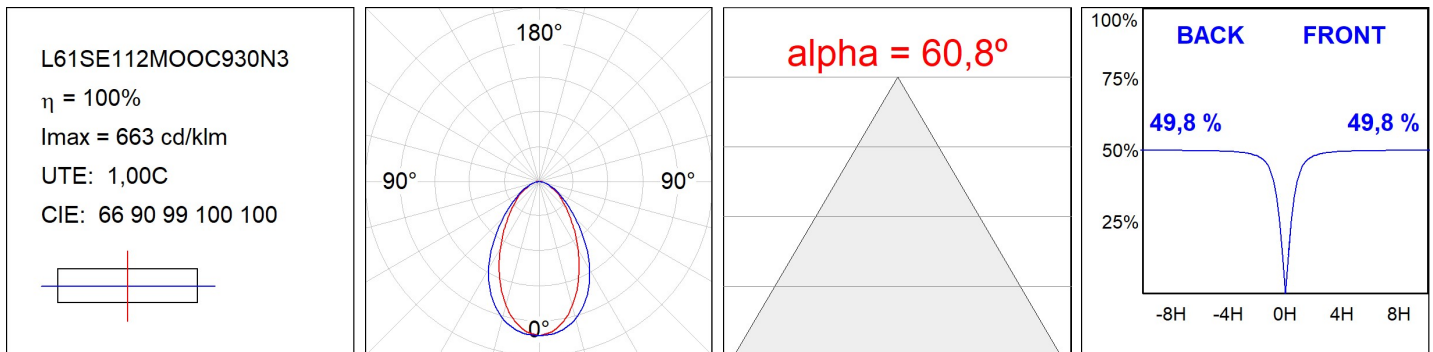

L61SE112MOOC930D3

LTUB60 SU RE 1120 3300 WW COMF DALI WE

PHOTOMETRIC DATA :