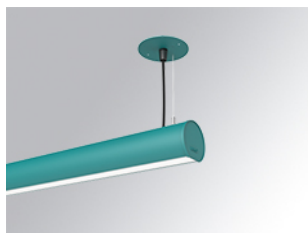

LAMPTUB 60 SUSP. CEILING ROSE

L61SE112MOOC930D3

- LTUB60 SU RE 1120 3300 WW COMF DALI WE

Description:

Surface mounted luminaire Lamptub 60 from LAMP. Made of recycled aluminium extrusion with circular section of 60mm and length of 1120mm, an opal comfort diffuser made of a translucent polycarbonate diffuser and an optical film to achieve a controlled light distribution and low UGR<19. Model for MID-POWER LED, with colour temperature 3000K with CRI90. Built-in electronic DALI control gear. With IP40, IK07 degree of protection. Insulation class I / II. Group 0 photobiological safety. Lifetime: 72.000h L80 B10. Compatible with Lamp Nomadic system. Available finishes: White (RAL 9010), Black (RAL 9011), Wellbeing and BeSocial palette.

Finish: Palette WELLBEING - 3 TEXTURED

Installation: Suspended

TECHNICAL SPECIFICATIONS:

Light output:	1.906 lm	°K :	3000
Plum:	25,4W	CRI :	90
Efficacy:	75 lm/w	R9 :	64
UGR:	<19	MacAdam:	3
Type:	MID POWER LED	Power Supply:	220-240V 50/60Hz
LED Lifetime:	72.000 L80 B10 (Ta=25°C)	Gear:	Adjustable DALI
Power:	21.6W		