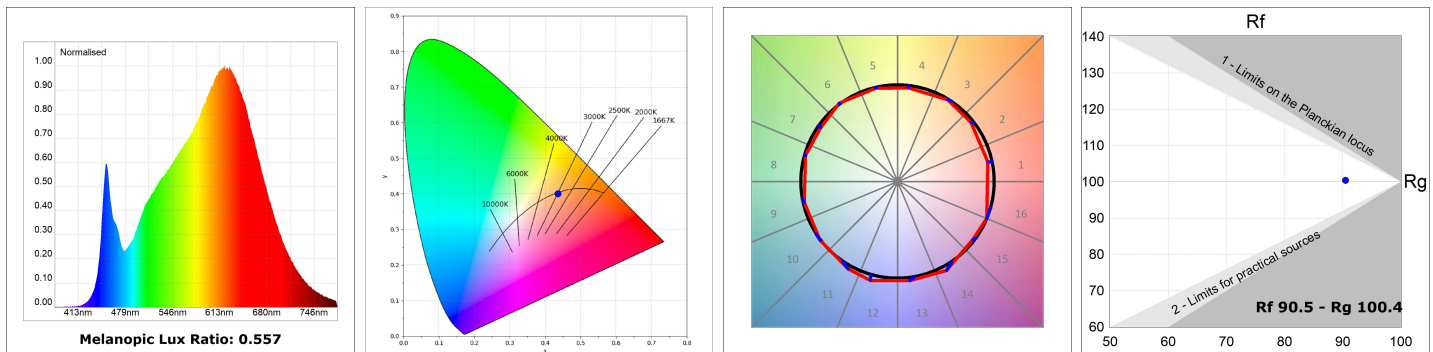

L61SE112MOOC930D3

LTUB60 SU RE 1120 3300 WW COMF DALI WE

PHOTOMETRIC DATA :