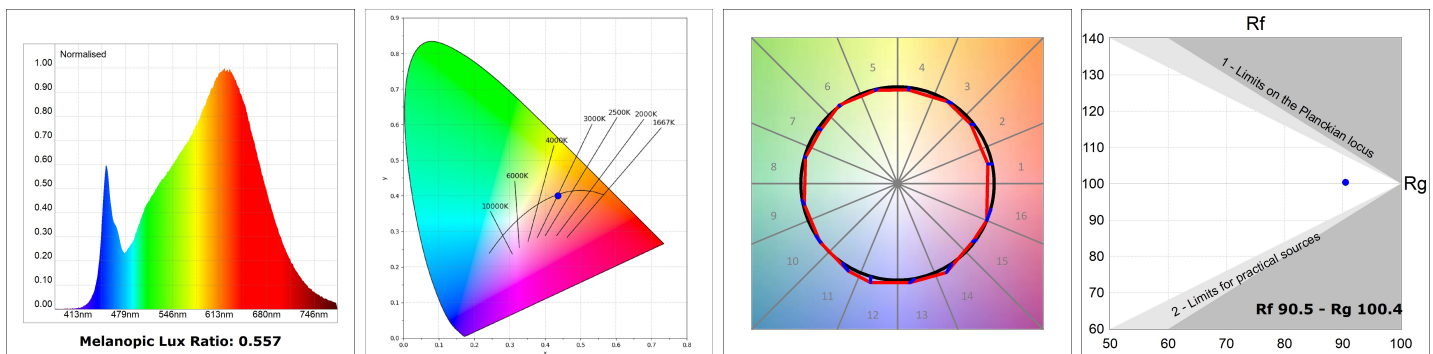

L61SE112LOOP927D3

LTUB60 SU RE 1120 1700 VWW OPAL DALI WE

PHOTOMETRIC DATA :