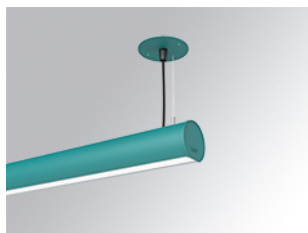

# LAMP TUB 60 SUSP. CEILING ROSE

L61SE112LOOP927D3

- LTUB60 SU RE 1120 1700 VWW OPAL DALI WE

**Description:**

Surface mounted luminaire Lamptub 60 from LAMP. Made of recycled aluminium extrusion with circular section of 60mm and length of 1120mm, with opal polycarbonate diffuser. Model for MID-POWER LED, with colour temperature 2700K with CRI90. Built-in electronic DALI control gear. With IP40, IK07 degree of protection. Insulation class I / II. Group 0 photobiological safety. Lifetime: 72.000h L80 B10. Compatible with Lamp Nomadic system. Available finishes: White (RAL 9010), Black (RAL 9011), Wellbeing and BeSocial palette.

**Finish:** Palette WELLBEING - 3 TEXTURED

**Installation:** Suspended

**TECHNICAL SPECIFICATIONS:**

<b>Light output:</b>	955 lm	<b>°K :</b>	2700
<b>Plum:</b>	12,9W	<b>CRI :</b>	90
<b>Efficacy:</b>	74 lm/w	<b>R9 :</b>	57
<b>Type:</b>	MID POWER LED	<b>MacAdam:</b>	3
<b>LED Lifetime:</b>	72.000 L80 B10 (Ta=25°C)	<b>Power Supply:</b>	220-240V 50/60Hz
<b>Power:</b>	10.6W	<b>Gear:</b>	Adjustable DALI

**Description:**  
LTUB60 ACC. SUR END COVER BS.