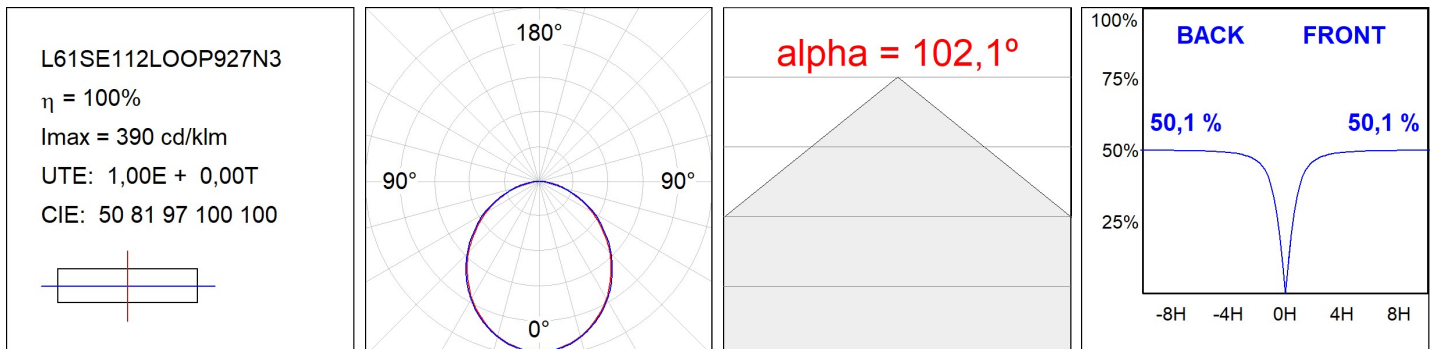

L61SE112LOOP927D3

LTUB60 SU RE 1120 1700 VWW OPAL DALI WE

PHOTOMETRIC DATA :