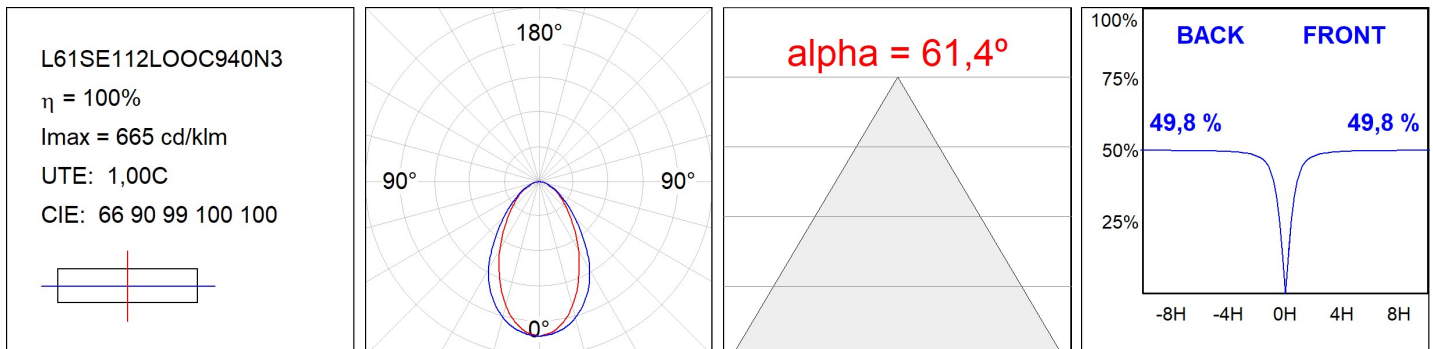

L61SE112LOOC940N3

LTUB60 SU RE 1120 1800 NW COMF WE

PHOTOMETRIC DATA :