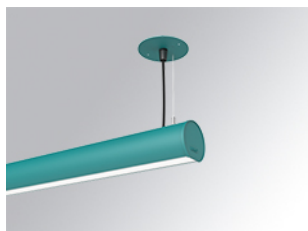

# LAMP TUB 60 SUSP. CEILING ROSE

L61SE112LOOC940N3

- LTUB60 SU RE 1120 1800 NW COMF WE

**Description:**

Surface mounted luminaire Lamptub 60 from LAMP. Made of recycled aluminium extrusion with circular section of 60mm and length of 1120mm, an opal comfort diffuser made of a translucent polycarbonate diffuser and an optical film to achieve a controlled light distribution and low UGR<19. Model for MID-POWER LED, with colour temperature 4000K with CRI90. Built-in electronic ON/OFF control gear. With IP40, IK07 degree of protection. Insulation class I / II. Group 0 photobiological safety. Lifetime: 72.000h L80 B10. Compatible with Lamp Nomadic system. Available finishes: White (RAL 9010), Black (RAL 9011), Wellbeing and BeSocial palette.

**Finish:** Palette WELLBEING - 3 TEXTURED

**Installation:** Suspended

**TECHNICAL SPECIFICATIONS:**

<b>Light output:</b>	960 lm	<b>°K :</b>	4000
<b>Plum:</b>	12,9W	<b>CRI :</b>	90
<b>Efficacy:</b>	74,4 lm/w	<b>R9 :</b>	70
<b>UGR:</b>	<19	<b>MacAdam:</b>	3
<b>Type:</b>	MID POWER LED	<b>Power Supply:</b>	220-240V 50/60Hz
<b>LED Lifetime:</b>	72.000 L80 B10 (Ta=25°C)	<b>Gear:</b>	Electronic
<b>Power:</b>	10.6W		

**Description:**  
LTUB60 ACC. SUR END COVER BS.