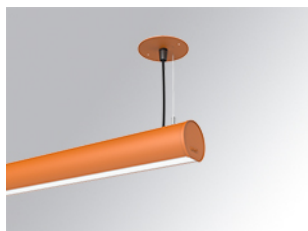

LAMPTUB 60 SUSP. CEILING ROSE

L61SE112LOOC940D4

- LTUB60 SU RE 1120 1800 NW COMF DALI BS

Description:

Surface mounted luminaire Lamptub 60 from LAMP. Made of recycled aluminium extrusion with circular section of 60mm and length of 1120mm, an opal comfort diffuser made of a translucent polycarbonate diffuser and an optical film to achieve a controlled light distribution and low UGR<19. Model for MID-POWER LED, with colour temperature 4000K with CRI90. Built-in electronic DALI control gear. With IP40, IK07 degree of protection. Insulation class I / II. Group 0 photobiological safety. Lifetime: 72.000h L80 B10. Compatible with Lamp Nomadic system. Available finishes: White (RAL 9010), Black (RAL 9011), Wellbeing and BeSocial palette.

Finish: Palette BE SOCIAL - 4 TEXTURED

Installation: Suspended

TECHNICAL SPECIFICATIONS:

Light output:	960 lm	°K :	4000
Plum:	12,9W	CRI :	90
Efficacy:	74,4 lm/w	R9 :	70
UGR:	<19	MacAdam:	3
Type:	MID POWER LED	Power Supply:	220-240V 50/60Hz
LED Lifetime:	72.000 L80 B10 (Ta=25°C)	Gear:	Adjustable DALI
Power:	10.6W		

Light output tolerance +/- 10%

CUSTOM MADE OPTIONS:

L61SE112LOOC940D4

LTUB60 SU RE 1120 1800 NW COMF DALI BS

PHOTOMETRIC DATA :

ACCESORIES :

Assembly

Product code:
L6SUECB