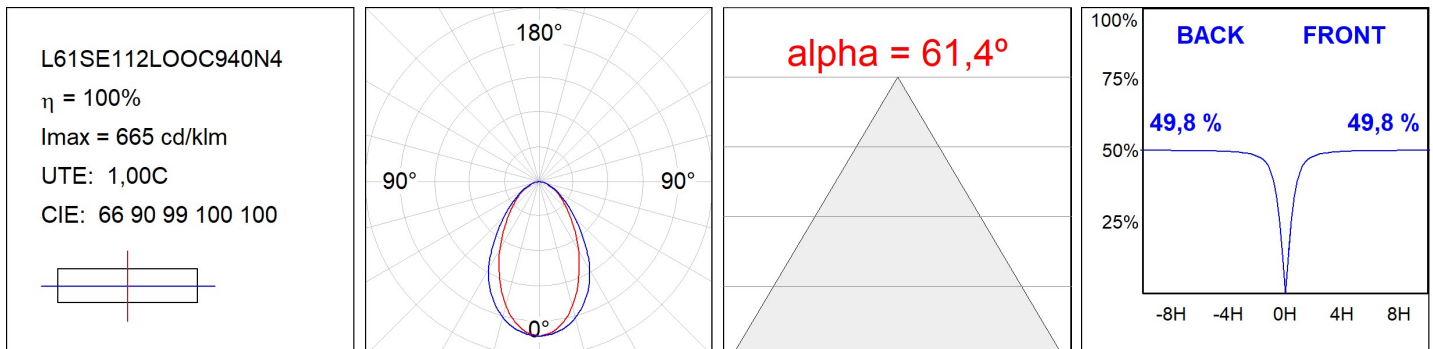

L61SE112LOOC940D4

LTUB60 SU RE 1120 1800 NW COMF DALI BS

PHOTOMETRIC DATA :