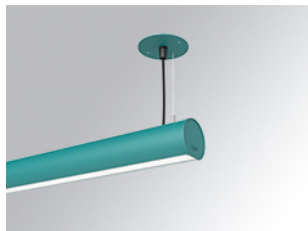

# LAMPTUB 60 SUSP. CEILING ROSE

L61SE112LOOC930N3

- LTUB60 SU RE 1120 1700 WW COMF WE

**Description:**

Surface mounted luminaire Lamptub 60 from LAMP. Made of recycled aluminium extrusion with circular section of 60mm and length of 1120mm, an opal comfort diffuser made of a translucent polycarbonate diffuser and an optical film to achieve a controlled light distribution and low UGR<19. Model for MID-POWER LED, with colour temperature 3000K with CRI90. Built-in electronic ON/OFF control gear. With IP40, IK07 degree of protection. Insulation class I / II. Group 0 photobiological safety. Lifetime: 72.000h L80 B10. Compatible with Lamp Nomadic system. Available finishes: White (RAL 9010), Black (RAL 9011), Wellbeing and BeSocial palette.

**Finish:** Palette WELLBEING - 3 TEXTURED

**Installation:** Suspended

**TECHNICAL SPECIFICATIONS:**

<b>Light output:</b>	930 lm	<b>°K :</b>	3000
<b>Plum:</b>	12,9W	<b>CRI :</b>	90
<b>Efficacy:</b>	72,1 lm/w	<b>R9 :</b>	64
<b>UGR:</b>	<19	<b>MacAdam:</b>	3
<b>Type:</b>	MID POWER LED	<b>Power Supply:</b>	220-240V 50/60Hz
<b>LED Lifetime:</b>	72.000 L80 B10 (Ta=25°C)	<b>Gear:</b>	Electronic
<b>Power:</b>	10.6W		

**Description:**

LTUB60 ACC. SUR END COVER BS.