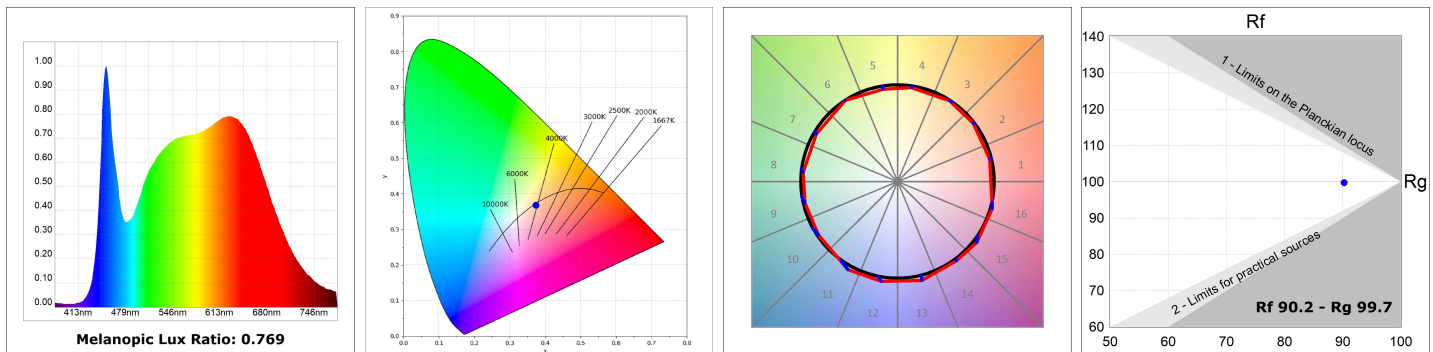

L61SE112LOIP9TWDB

LTUB60 SU RE 1120 3000 TW D/I COMF DA BK

PHOTOMETRIC DATA :