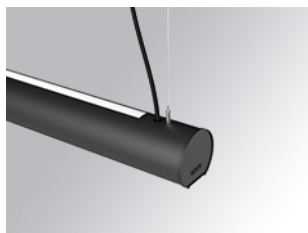

# LAMPTUB 60 SUSP. CEILING ROSE

L61SE112LOIP9TWDB

LTUB60 SU RE 1120 3000 TW D/I COMF DA BK

**Description:**

Surface mounted luminaire Lamptub 60 from LAMP. Made of recycled aluminium extrusion with circular section of 60mm and length of 1120mm. Direct-indirect light model with opal comfort diffuser made of a translucent polycarbonate diffuser and an optical film to achieve a controlled light distribution and low UGR<19. Model for MID-POWER LED, with TW colour temperature with CRI90. Built-in electronic DALI control gear. With IP40, IK07 degree of protection. Insulation class I / II. Group 0 photobiological safety. Lifetime: 72.000h L80 B10. Compatible with Lamp Nomadic system. Available finishes: White (RAL 9010), Black (RAL 9011), Wellbeing and BeSocial palette.

**Finish:** Matte black RAL 9011

**Dimensions:** 1.127 x 67 x 80 mm

**Installation:** Suspended

**TECHNICAL SPECIFICATIONS:**

<b>Light output:</b>	2.252 lm	<b>°K :</b>	TW
<b>Plum:</b>	27,7W	<b>CRI :</b>	90
<b>Efficacy:</b>	81,3 lm/w	<b>MacAdam:</b>	3
<b>UGR:</b>	<19	<b>Power Supply:</b>	220-240V 50/60Hz
<b>Type:</b>	MID POWER LED	<b>Gear:</b>	Adjustable DALI DT8
<b>LED Lifetime:</b>	50.000 L80 B10 (Ta=25°C)		
<b>Power:</b>	21.6W		