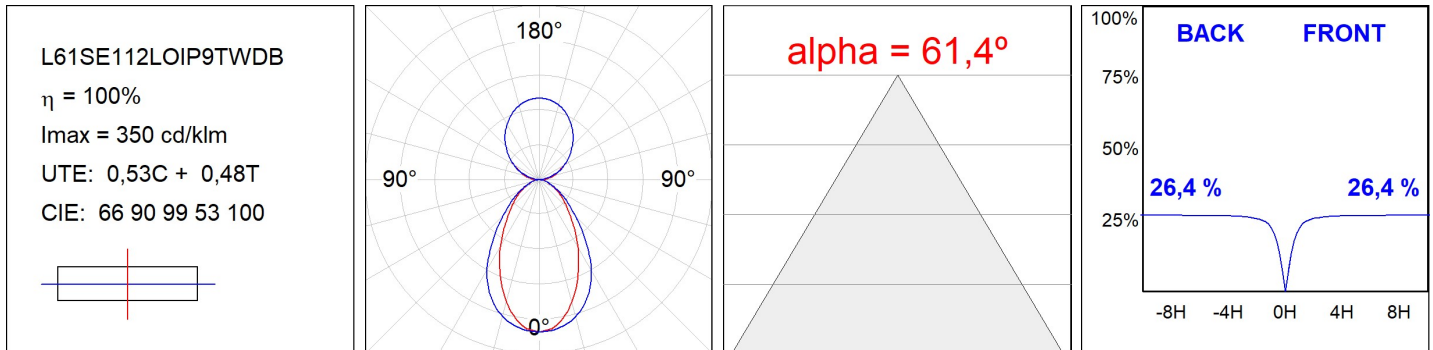

L61SE112LOIP9TWDB

LTUB60 SU RE 1120 3000 TW D/I COMF DA BK

PHOTOMETRIC DATA :