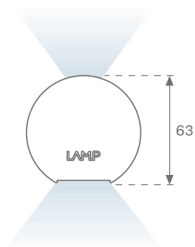

# LAMPTUB 60 SUSP. CEILING ROSE

L61SE112LOIP9TWDB

LTUB60 SU RE 1120 3000 TW D/I COMF DA BK

**Description:**

Surface mounted luminaire Lamptub 60 from LAMP. Made of recycled aluminium extrusion with circular section of 60mm and length of 1120mm. Direct-indirect light model with opal comfort diffuser made of a translucent polycarbonate diffuser and an optical film to achieve a controlled light distribution and low UGR<19. Model for MID-POWER LED, with TW colour temperature with CRI90. Built-in electronic DALI control gear. With IP40, IK07 degree of protection. Insulation class I / II. Group 0 photobiological safety. Lifetime: 72.000h L80 B10. Compatible with Lamp Nomadic system. Available finishes: White (RAL 9010), Black (RAL 9011), Wellbeing and BeSocial palette.

**Finish:** Matte black RAL 9011

**Dimensions:** 1.127 x 67 x 80 mm

**Installation:** Suspended

**TECHNICAL SPECIFICATIONS:**

<b>Light output:</b>	2.252 lm	<b>°K :</b>	TW
<b>Plum:</b>	27,7W	<b>CRI :</b>	90
<b>Efficacy:</b>	81,3 lm/w	<b>MacAdam:</b>	3
<b>UGR:</b>	<19	<b>Power Supply:</b>	220-240V 50/60Hz
<b>Type:</b>	MID POWER LED	<b>Gear:</b>	Adjustable DALI DT8
<b>LED Lifetime:</b>	50.000 L80 B10 (Ta=25°C)		
<b>Power:</b>	21.6W		