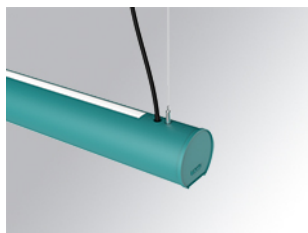

LAMPTUB 60 SUSP. CEILING ROSE

L61SE112LOIP9TWD3

LTUB60 SU RE 1120 3000 TW D/I COMF DA WE

Description:

Surface mounted luminaire Lamptub 60 from LAMP. Made of recycled aluminium extrusion with circular section of 60mm and length of 1120mm. Direct-indirect light model with opal comfort diffuser made of a translucent polycarbonate diffuser and an optical film to achieve a controlled light distribution and low UGR<19. Model for MID-POWER LED, with TW colour temperature with CRI90. Built-in electronic DALI control gear. With IP40, IK07 degree of protection. Insulation class I / II. Group 0 photobiological safety. Lifetime: 72.000h L80 B10. Compatible with Lamp Nomadic system. Available finishes: White (RAL 9010), Black (RAL 9011), Wellbeing and BeSocial palette.

Finish: Palette WELLBEING - 3 TEXTURED

Dimensions: 1.127 x 67 x 80 mm

Installation: Suspended

TECHNICAL SPECIFICATIONS:

Light output:	2.252 lm	°K :	TW
Plum:	27,7W	CRI :	90
Efficacy:	81,3 lm/w	MacAdam:	3
UGR:	<19	Power Supply:	220-240V 50/60Hz
Type:	MID POWER LED	Gear:	Adjustable DALI DT8
LED Lifetime:	50.000 L80 B10 (Ta=25°C)		
Power:	21.6W		