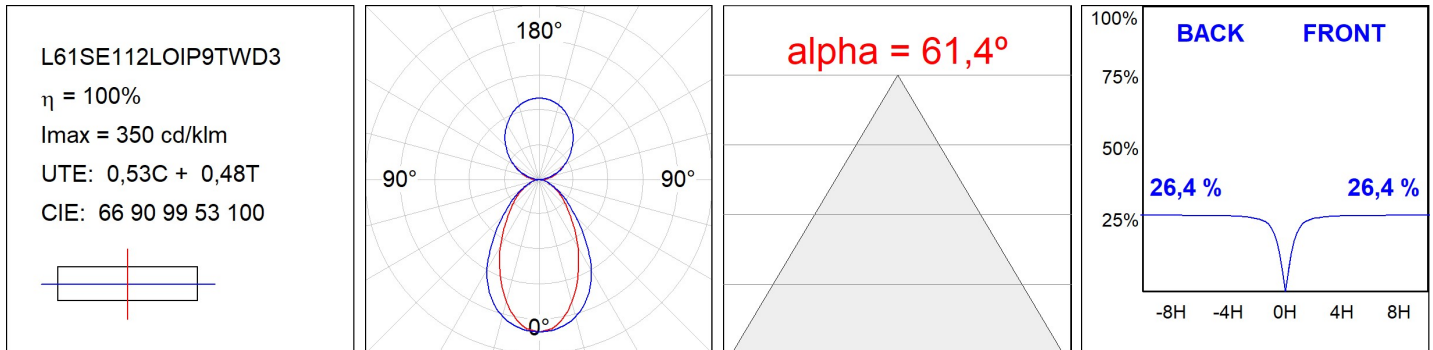

L61SE112LOIP9TWD3

LTUB60 SU RE 1120 3000 TW D/I COMF DA WE

PHOTOMETRIC DATA :