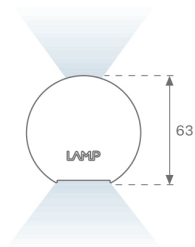

LAMPTUB 60 SUSP. CEILING ROSE

L61SE112LOIP9TWD3

LTUB60 SU RE 1120 3000 TW D/I COMF DA WE

Description:

Surface mounted luminaire Lamptub 60 from LAMP. Made of recycled aluminium extrusion with circular section of 60mm and length of 1120mm. Direct-indirect light model with opal comfort diffuser made of a translucent polycarbonate diffuser and an optical film to achieve a controlled light distribution and low UGR<19. Model for MID-POWER LED, with TW colour temperature with CRI90. Built-in electronic DALI control gear. With IP40, IK07 degree of protection. Insulation class I / II. Group 0 photobiological safety. Lifetime: 72.000h L80 B10. Compatible with Lamp Nomadic system. Available finishes: White (RAL 9010), Black (RAL 9011), Wellbeing and BeSocial palette.

Finish: Palette WELLBEING - 3 TEXTURED

Dimensions: 1.127 x 67 x 80 mm

Installation: Suspended

TECHNICAL SPECIFICATIONS:

Light output:	2.252 lm	°K :	TW
Plum:	27,7W	CRI :	90
Efficacy:	81,3 lm/w	MacAdam:	3
UGR:	<19	Power Supply:	220-240V 50/60Hz
Type:	MID POWER LED	Gear:	Adjustable DALI DT8
LED Lifetime:	50.000 L80 B10 (Ta=25°C)		
Power:	21.6W		