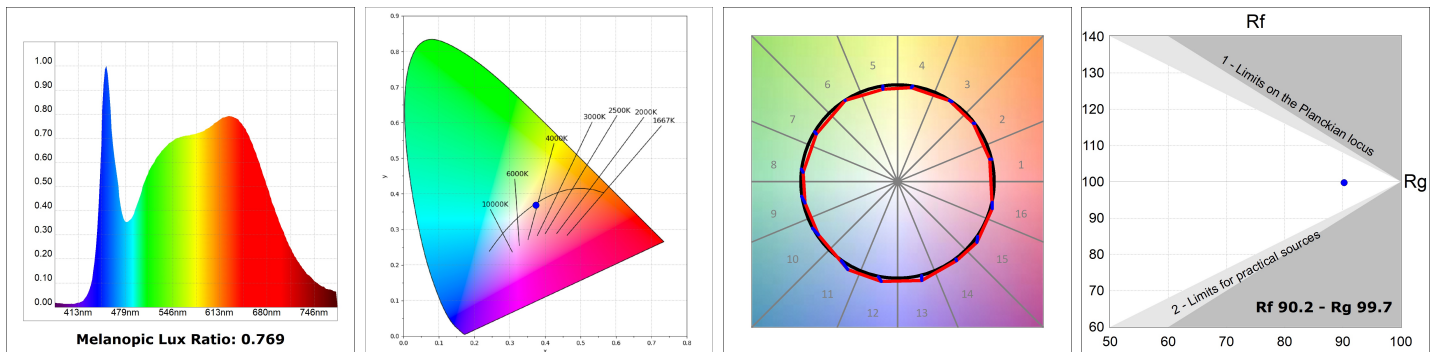

L61SE112LOIP9TWD3

LTUB60 SU RE 1120 3000 TW D/I COMF DA WE

PHOTOMETRIC DATA :