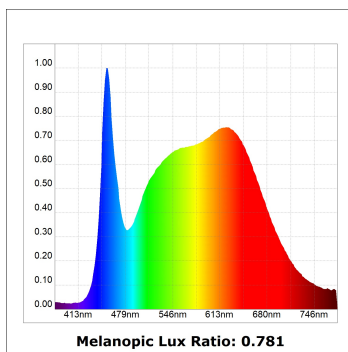

Finish: Matte white RAL 9010

Dimensions: 840 x 67 x 80 mm

Installation: Suspended

TECHNICAL SPECIFICATIONS:

Light output:	1.320 lm	°K :	4000
Plum:	13,7W	CRI :	90
Efficacy:	96,4 lm/w	R9 :	85
UGR:	<16	MacAdam:	3
Type:	MID POWER LED	Power Supply:	220-240V 50/60Hz
LED Lifetime:	50.000 L90 B10 (Ta=25°C)	Gear:	Electronic
Power:	11W		

Light output tolerance +/- 10%

CUSTOM MADE OPTIONS:

L61SE084MOTE940NW

LTUB60 SU RE 840 2200 9NW TECH WH

PHOTOMETRIC DATA :

L61SE084MOTE940NW
 $\eta = 100\%$
 $I_{max} = 1333 \text{ cd/klm}$
 UTE:
 CIE: 98 100 100 100 100