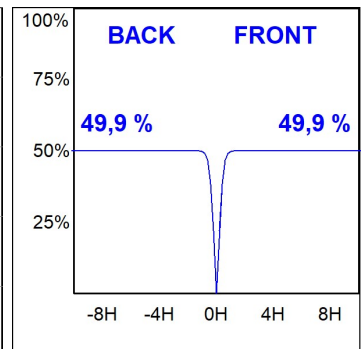

Finish: Matte white RAL 9010

Dimensions: 840 x 67 x 80 mm

Installation: Suspended

TECHNICAL SPECIFICATIONS:

Light output:	1.320 lm	°K :	4000
Plum:	13,7W	CRI :	90
Efficacy:	96,4 lm/w	R9 :	85
UGR:	<16	MacAdam:	3
Type:	MID POWER LED	Power Supply:	220-240V 50/60Hz
LED Lifetime:	50.000 L90 B10 (Ta=25°C)	Gear:	Electronic
Power:	11W		

Light output tolerance +/- 10%

CUSTOM MADE OPTIONS:

L61SE084MOTE940NW

LTUB60 SU RE 840 2200 9NW TECH WH

PHOTOMETRIC DATA :

L61SE084MOTE940NW
 $\eta = 100\%$
 $I_{max} = 1333 \text{ cd/klm}$
 UTE:
 CIE: 98 100 100 100 100