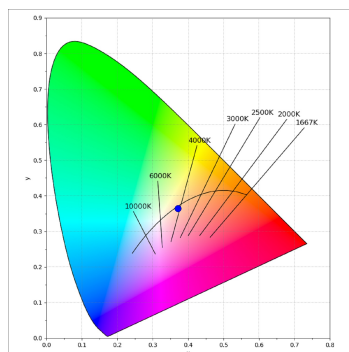

Finish: Matte white RAL 9010

Dimensions: 840 x 67 x 80 mm

Installation: Suspended

TECHNICAL SPECIFICATIONS:

Light output:	1.320 lm	°K :	4000
Plum:	13,7W	CRI :	90
Efficacy:	96,4 lm/w	R9 :	85
UGR:	<16	MacAdam:	3
Type:	MID POWER LED	Power Supply:	220-240V 50/60Hz
LED Lifetime:	50.000 L90 B10 (Ta=25°C)	Gear:	Electronic
Power:	11W		

Light output tolerance +/- 10%

CUSTOM MADE OPTIONS:

L61SE084MOTE940NW

LTUB60 SU RE 840 2200 9NW TECH WH

PHOTOMETRIC DATA :

L61SE084MOTE940NW
 $\eta = 100\%$
 $I_{max} = 1333 \text{ cd/klm}$
 UTE:
 CIE: 98 100 100 100 100