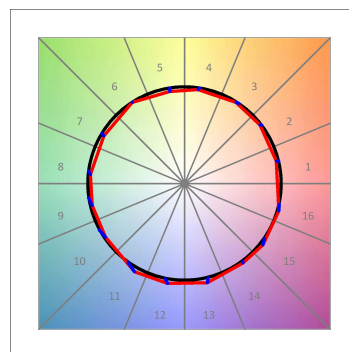

Finish: Matte white RAL 9010

Dimensions: 840 x 67 x 80 mm

Installation: Suspended

TECHNICAL SPECIFICATIONS:

Light output:	1.320 lm	°K :	4000
Plum:	13,7W	CRI :	90
Efficacy:	96,4 lm/w	R9 :	85
UGR:	<16	MacAdam:	3
Type:	MID POWER LED	Power Supply:	220-240V 50/60Hz
LED Lifetime:	50.000 L90 B10 (Ta=25°C)	Gear:	Electronic
Power:	11W		

Light output tolerance +/- 10%

CUSTOM MADE OPTIONS:

L61SE084MOTE940NW

LTUB60 SU RE 840 2200 9NW TECH WH

PHOTOMETRIC DATA :

L61SE084MOTE940NW
 $\eta = 100\%$
 $I_{max} = 1333 \text{ cd/klm}$
 UTE:
 CIE: 98 100 100 100 100