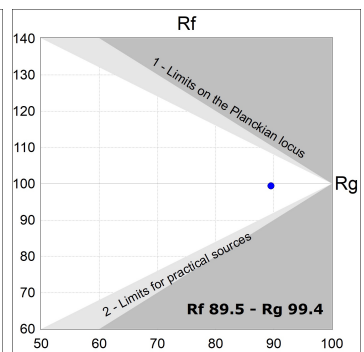

Finish: Matte white RAL 9010

Dimensions: 840 x 67 x 80 mm

Installation: Suspended

TECHNICAL SPECIFICATIONS:

Light output:	1.320 lm	°K :	4000
Plum:	13,7W	CRI :	90
Efficacy:	96,4 lm/w	R9 :	85
UGR:	<16	MacAdam:	3
Type:	MID POWER LED	Power Supply:	220-240V 50/60Hz
LED Lifetime:	50.000 L90 B10 (Ta=25°C)	Gear:	Electronic
Power:	11W		

Light output tolerance +/- 10%

CUSTOM MADE OPTIONS:

L61SE084MOTE940NW

LTUB60 SU RE 840 2200 9NW TECH WH

PHOTOMETRIC DATA :

L61SE084MOTE940NW
 $\eta = 100\%$
 $I_{max} = 1333 \text{ cd/klm}$
 UTE:
 CIE: 98 100 100 100 100