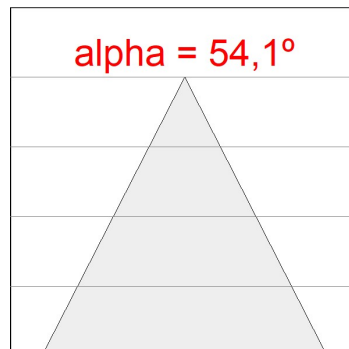

Finish: Matte white RAL 9010

Dimensions: 840 x 67 x 80 mm

Installation: Suspended

TECHNICAL SPECIFICATIONS:

Light output:	1.320 lm	°K :	4000
Plum:	13,7W	CRI :	90
Efficacy:	96,4 lm/w	R9 :	85
UGR:	<16	MacAdam:	3
Type:	MID POWER LED	Power Supply:	220-240V 50/60Hz
LED Lifetime:	50.000 L90 B10 (Ta=25°C)	Gear:	Electronic
Power:	11W		

Light output tolerance +/- 10%

CUSTOM MADE OPTIONS:

L61SE084MOTE940NW

LTUB60 SU RE 840 2200 9NW TECH WH

PHOTOMETRIC DATA :

L61SE084MOTE940NW
 $\eta = 100\%$
 $I_{max} = 1333 \text{ cd/klm}$
 UTE:
 CIE: 98 100 100 100 100