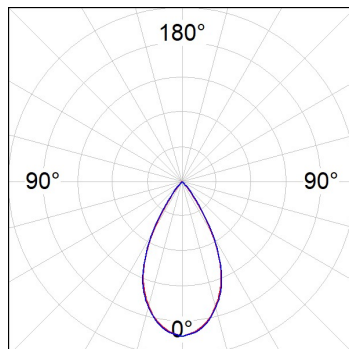

Finish: Matte white RAL 9010

Dimensions: 840 x 67 x 80 mm

Installation: Suspended

TECHNICAL SPECIFICATIONS:

Light output:	1.320 lm	°K :	4000
Plum:	13,7W	CRI :	90
Efficacy:	96,4 lm/w	R9 :	85
UGR:	<16	MacAdam:	3
Type:	MID POWER LED	Power Supply:	220-240V 50/60Hz
LED Lifetime:	50.000 L90 B10 (Ta=25°C)	Gear:	Electronic
Power:	11W		

Light output tolerance +/- 10%

CUSTOM MADE OPTIONS:

L61SE084MOTE940NW

LTUB60 SU RE 840 2200 9NW TECH WH

PHOTOMETRIC DATA :

L61SE084MOTE940NW
 $\eta = 100\%$
 $I_{max} = 1333 \text{ cd/klm}$
 UTE:
 CIE: 98 100 100 100 100