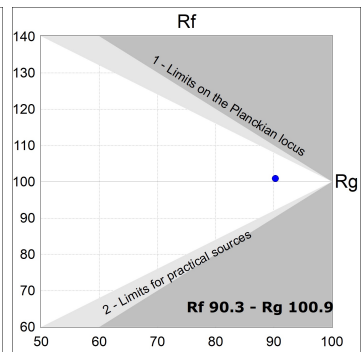

Finish: Matte white RAL 9010

Dimensions: 840 x 67 x 80 mm

Installation: Suspended

TECHNICAL SPECIFICATIONS:

Light output:	1.260 lm	°K :	3000
Plum:	13,7W	CRI :	90
Efficacy:	92 lm/w	R9 :	61
UGR:	<16	MacAdam:	3
Type:	MID POWER LED	Power Supply:	220-240V 50/60Hz
LED Lifetime:	50.000 L90 B10 (Ta=25°C)	Gear:	Electronic
Power:	11W		

Light output tolerance +/- 10%

CUSTOM MADE OPTIONS:

L61SE084MOTE930NW

LTUB60 SU RE 840 2200 9WW TECH WH

PHOTOMETRIC DATA :

L61SE084MOTE930NW
 $\eta = 100\%$
 $I_{max} = 1305 \text{ cd/klm}$
 UTE:
 CIE: 98 100 100 100 100