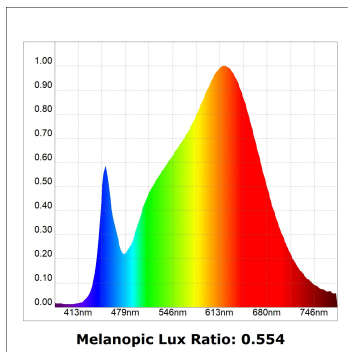

Finish: Matte white RAL 9010

Dimensions: 840 x 67 x 80 mm

Installation: Suspended

TECHNICAL SPECIFICATIONS:

Light output:	1.260 lm	°K :	3000
Plum:	13,7W	CRI :	90
Efficacy:	92 lm/w	R9 :	61
UGR:	<16	MacAdam:	3
Type:	MID POWER LED	Power Supply:	220-240V 50/60Hz
LED Lifetime:	50.000 L90 B10 (Ta=25°C)	Gear:	Electronic
Power:	11W		

Light output tolerance +/- 10%

CUSTOM MADE OPTIONS:

L61SE084MOTE930NW

LTUB60 SU RE 840 2200 9WW TECH WH

PHOTOMETRIC DATA :

L61SE084MOTE930NW
 $\eta = 100\%$
 $I_{max} = 1305 \text{ cd/klm}$
 UTE:
 CIE: 98 100 100 100 100