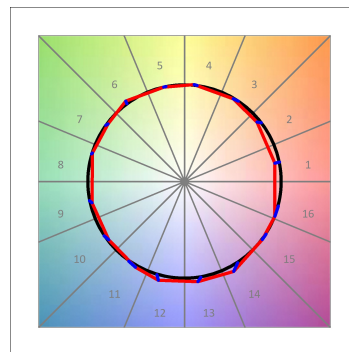

L61SE084MOTE930NW

LTUB60 SU RE 840 2200 9WW TECH WH

PHOTOMETRIC DATA :

L61SE084MOTE930NW
 $\eta = 100\%$
 $I_{max} = 1305 \text{ cd/klm}$
UTE:
CIE: 98 100 100 100 100