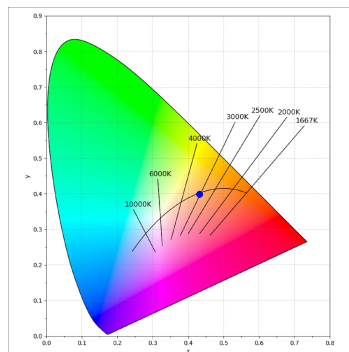

Finish: Matte white RAL 9010

Dimensions: 840 x 67 x 80 mm

Installation: Suspended

TECHNICAL SPECIFICATIONS:

Light output:	1.260 lm	°K :	3000
Plum:	13,7W	CRI :	90
Efficacy:	92 lm/w	R9 :	61
UGR:	<16	MacAdam:	3
Type:	MID POWER LED	Power Supply:	220-240V 50/60Hz
LED Lifetime:	50.000 L90 B10 (Ta=25°C)	Gear:	Electronic
Power:	11W		

Light output tolerance +/- 10%

CUSTOM MADE OPTIONS:

L61SE084MOTE930NW

LTUB60 SU RE 840 2200 9WW TECH WH

PHOTOMETRIC DATA :

L61SE084MOTE930NW
 $\eta = 100\%$
 $I_{max} = 1305 \text{ cd/klm}$
 UTE:
 CIE: 98 100 100 100 100