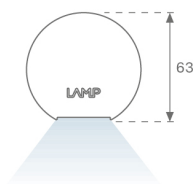

LAMP TUB 60 SUSP. CEILING ROSE

L61SE084MOTE930NW

LTUB60 SU RE 840 2200 9WW TECH WH

Description:

Surface-mounted luminaire, model LAMP TUB 60 TECH by LAMP. Made of 80% recycled aluminium extrusion, with circular section of 60mm and length 840 mm, with matt black reflector ULTRA COMFORT and optics for light distribution control and low glare UGR<16. Model for MID-POWER LED, with colour temperature 3000K and CRI90. Built-in electronic wiring. With IP20, IK07 degree of protection. Insulation class I/II. Photobiological safety group 0. Lifetime:50000 L90 B10 Available finishes: White (RAL 9010), Black (RAL 9011), Wellbeing and BeSocial palette.

Finish: Matte white RAL 9010

Dimensions: 840 x 67 x 80 mm

Installation: Suspended

TECHNICAL SPECIFICATIONS:

Light output:	1.260 lm	°K :	3000
Plum:	13,7W	CRI :	90
Efficacy:	92 lm/w	R9 :	61
UGR:	<16	MacAdam:	3
Type:	MID POWER LED	Power Supply:	220-240V 50/60Hz
LED Lifetime:	50.000 L90 B10 (Ta=25°C)	Gear:	Electronic
Power:	11W		