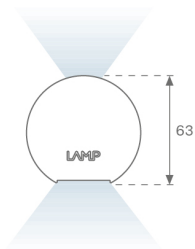

LAMPTUB 60 SUSP. CEILING ROSE

L61SE084LOIP940DW

LTUB60 SU RE 840 2400 NW D/I COMF DA WH

Description:

Surface mounted luminaire Lamptub 60 from LAMP. Made of recycled aluminium extrusion with circular section of 60mm and length of 840mm. Direct-indirect light model with opal comfort diffuser made of a translucent polycarbonate diffuser and an optical film to achieve a controlled light distribution and low UGR<16. Model for MID-POWER LED, with colour temperature 4000K with CRI90. Built-in electronic DALI control gear. With IP40, IK07 degree of protection. Insulation class I / II. Group 0 photobiological safety. Lifetime: 72.000h L80 B10. Compatible with Lamp Nomadic system. Available finishes: White (RAL 9010), Black (RAL 9011), Wellbeing and BeSocial palette.

Finish: Matte white RAL 9010

Installation: Suspended

TECHNICAL SPECIFICATIONS:

Light output:	1.370 lm	°K :	4000
Plum:	17,4W	CRI :	90
Efficacy:	78,7 lm/w	R9 :	69
UGR:	<16	MacAdam:	3
Type:	MID POWER LED	Power Supply:	220-240V 50/60Hz
LED Lifetime:	72.000 L80 B10 (Ta=25°C)	Gear:	Adjustable DALI
Power:	15.1W		