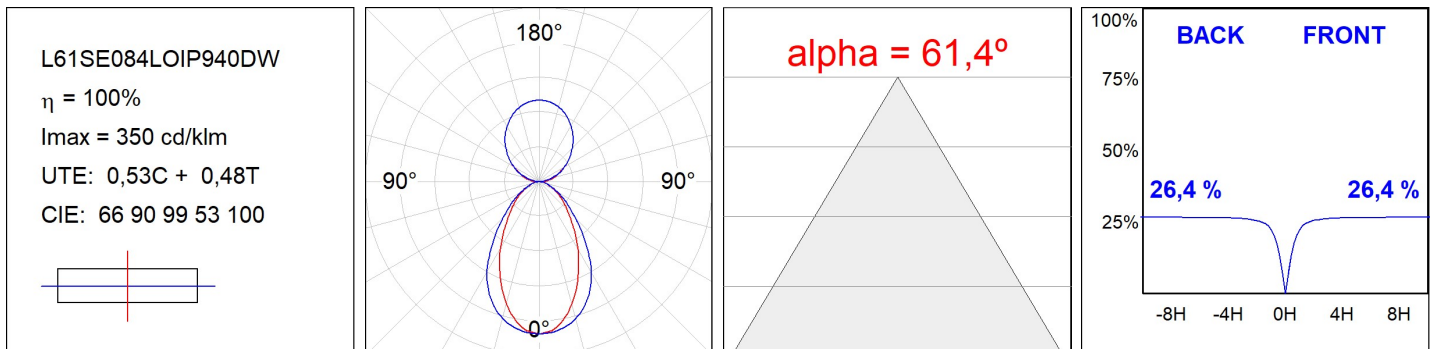

LAMPTUB 60 SUSP. CEILING ROSE

L61SE084LOIP940DW

LTUB60 SU RE 840 2400 NW D/I COMF DA WH

Description:

Surface mounted luminaire Lamptub 60 from LAMP. Made of recycled aluminium extrusion with circular section of 60mm and length of 840mm. Direct-indirect light model with opal comfort diffuser made of a translucent polycarbonate diffuser and an optical film to achieve a controlled light distribution and low UGR<16. Model for MID-POWER LED, with colour temperature 4000K with CRI90. Built-in electronic DALI control gear. With IP40, IK07 degree of protection. Insulation class I / II. Group 0 photobiological safety. Lifetime: 72.000h L80 B10. Compatible with Lamp Nomadic system. Available finishes: White (RAL 9010), Black (RAL 9011), Wellbeing and BeSocial palette.

Finish: Matte white RAL 9010

Installation: Suspended

TECHNICAL SPECIFICATIONS:

Light output:	1.370 lm	°K :	4000
Plum:	17,4W	CRI :	90
Efficacy:	78,7 lm/w	R9 :	69
UGR:	<16	MacAdam:	3
Type:	MID POWER LED	Power Supply:	220-240V 50/60Hz
LED Lifetime:	72.000 L80 B10 (Ta=25°C)	Gear:	Adjustable DALI
Power:	15.1W		

Light output tolerance +/- 10%

CUSTOM MADE OPTIONS:

L61SE084LOIP940DW

LTUB60 SU RE 840 2400 NW D/I COMF DA WH

PHOTOMETRIC DATA :

ACCESORIES :

Assembly

Product code:
L6SUECB