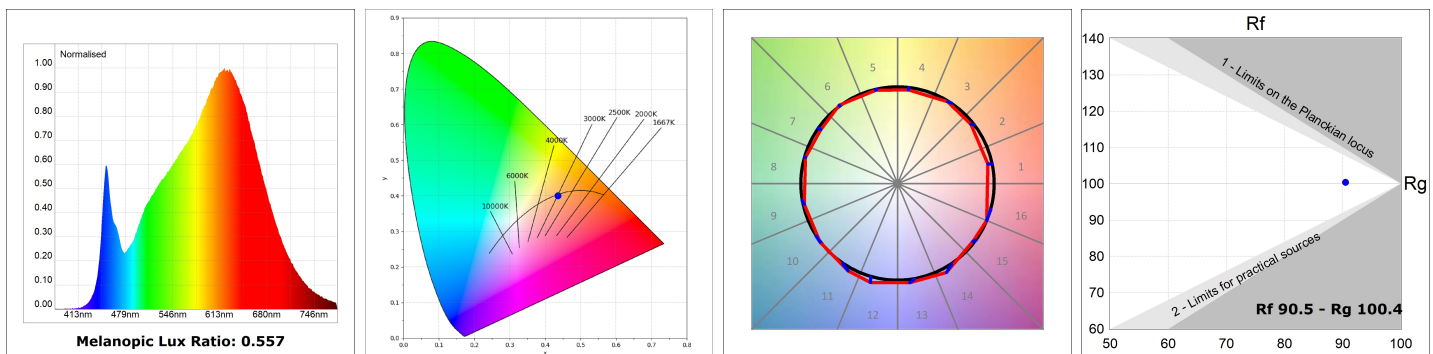

L61SE084LOIP940DW

LTUB60 SU RE 840 2400 NW D/I COMF DA WH

PHOTOMETRIC DATA :