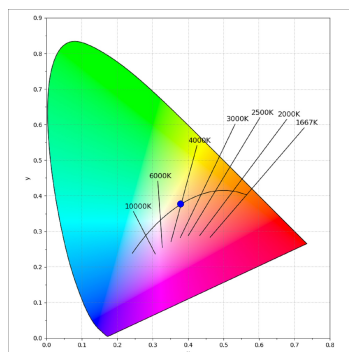

KOMBIC 150 SURFACE

K21SF3040WF940DWW

KOMBIC 150 SF 3200 IP43 9NW WFL DA WH/WH

Description:

Suspended or ceiling mounting downlight model KOMBIC 150 SF by Lamp brand. Body made of white aluminum extrusion with reflector made of recycled polycarbonate R-PC FR WHITE TM non-brominated flame retardant additive. Flammability grade V0 according to UL94. White interior reflector. Heatsink made of die-cast aluminium. COB LED, colour temperature 4000K with CRI90. Luminaire with electronic wiring Dali included. Insolation Class I. Lifetime: 50.000 L70 B10. With IP43 degree of protection. Group 0 photobiological safety. With Wide Flood optics to achieve a controlled light distribution and low UGR<19. Environmental Product Declaration - EPD@available, according to UNE-EN ISO 9001:2015 and UNE-EN ISO 14001:2015.

Finish: Matte white RAL 9010

Weight: 1.738 g

Installation: Surface

TECHNICAL SPECIFICATIONS:

Light output:	1.980 lm	°K :	4000
Plum:	28W	CRI :	90
Efficacy:	70,7 lm/w	MacAdam:	3
UGR:	<19	Power Supply:	220-240V 50/60Hz
Type:	COB	Gear:	Adjustable DALI
LED Lifetime:	50.000 L70 B10 (Ta=25°C)		
Power:	25W		

Light output tolerance +/- 10%

CUSTOM MADE OPTIONS:

KOMBIC 150 SURFACE

K21SF3040WF940DWW

KOMBIC 150 SF 3200 IP43 9NW WFL DA WH/WH

PHOTOMETRIC DATA :

K21SF3040WF940DWW
 $\eta = 100\%$
 $I_{max} = 1140 \text{ cd/klm}$
 UTE: 1,00A
 CIE: 96 99 100 100 100