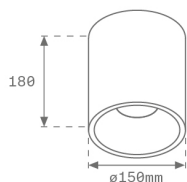

KOMBIC 150 SURFACE

K21SF3040WF940DWW

KOMBIC 150 SF 3200 IP43 9NW WFL DA WH/WH

Description:

Suspended or ceiling mounting downlight model KOMBIC 150 SF by Lamp brand. Body made of white aluminum extrusion with reflector made of recycled polycarbonate R-PC FR WHITE TM non-brominated flame retardant additive. Flammability grade V0 according to UL94. White interior reflector. Heatsink made of die-cast aluminium. COB LED, colour temperature 4000K with CRI90. Luminaire with electronic wiring Dali included. Insolation Class I. Lifetime: 50.000 L70 B10. With IP43 degree of protection. Group 0 photobiological safety. With Wide Flood optics to achieve a controlled light distribution and low UGR<19. Environmental Product Declaration - EPD@available, according to UNE-EN ISO 9001:2015 and UNE-EN ISO 14001:2015.

Finish: Matte white RAL 9010

Weight: 1.738 g

Installation: Surface

TECHNICAL SPECIFICATIONS:

Light output:	1.980 lm	°K :	4000
Plum:	28W	CRI :	90
Efficacy:	70,7 lm/w	MacAdam:	3
UGR:	<19	Power Supply:	220-240V 50/60Hz
Type:	COB	Gear:	Adjustable DALI
LED Lifetime:	50.000 L70 B10 (Ta=25°C)		
Power:	25W		

Light output tolerance +/- 10%

CUSTOM MADE OPTIONS:

KOMBIC 150 SURFACE

K21SF3040WF940DWW

KOMBIC 150 SF 3200 IP43 9NW WFL DA WH/WH

PHOTOMETRIC DATA :

K21SF3040WF940DWW
 $\eta = 100\%$
 $I_{max} = 1140 \text{ cd/klm}$
 UTE: 1,00A
 CIE: 96 99 100 100 100