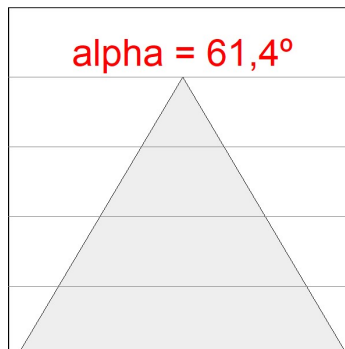

KOMBIC 150 SURFACE

K21SF3040WF940DWW

KOMBIC 150 SF 3200 IP43 9NW WFL DA WH/WH

Description:

Suspended or ceiling mounting downlight model KOMBIC 150 SF by Lamp brand. Body made of white aluminum extrusion with reflector made of recycled polycarbonate R-PC FR WHITE TM non-brominated flame retardant additive. Flammability grade V0 according to UL94. White interior reflector. Heatsink made of die-cast aluminium. COB LED, colour temperature 4000K with CRI90. Luminaire with electronic wiring Dali included. Insolation Class I. Lifetime: 50.000 L70 B10. With IP43 degree of protection. Group 0 photobiological safety. With Wide Flood optics to achieve a controlled light distribution and low UGR<19. Environmental Product Declaration - EPD@available, according to UNE-EN ISO 9001:2015 and UNE-EN ISO 14001:2015.

Finish: Matte white RAL 9010

Weight: 1.738 g

Installation: Surface

TECHNICAL SPECIFICATIONS:

Light output:	1.980 lm	°K :	4000
Plum:	28W	CRI :	90
Efficacy:	70,7 lm/w	MacAdam:	3
UGR:	<19	Power Supply:	220-240V 50/60Hz
Type:	COB	Gear:	Adjustable DALI
LED Lifetime:	50.000 L70 B10 (Ta=25°C)		
Power:	25W		

Light output tolerance +/- 10%

CUSTOM MADE OPTIONS:

KOMBIC 150 SURFACE

K21SF3040WF940DWW

KOMBIC 150 SF 3200 IP43 9NW WFL DA WH/WH

PHOTOMETRIC DATA :

K21SF3040WF940DWW
 $\eta = 100\%$
 $I_{max} = 1140 \text{ cd/klm}$
 UTE: 1,00A
 CIE: 96 99 100 100 100