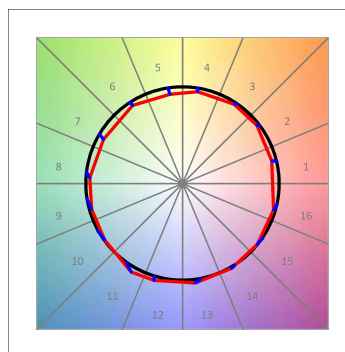

KOMBIC 150 SURFACE

K21SF3040WF940DWW

KOMBIC 150 SF 3200 IP43 9NW WFL DA WH/WH

Description:

Suspended or ceiling mounting downlight model KOMBIC 150 SF by Lamp brand. Body made of white aluminum extrusion with reflector made of recycled polycarbonate R-PC FR WHITE TM non-brominated flame retardant additive. Flammability grade V0 according to UL94. White interior reflector. Heatsink made of die-cast aluminium. COB LED, colour temperature 4000K with CRI90. Luminaire with electronic wiring Dali included. Insolation Class I. Lifetime: 50.000 L70 B10. With IP43 degree of protection. Group 0 photobiological safety. With Wide Flood optics to achieve a controlled light distribution and low UGR<19. Environmental Product Declaration - EPD@available, according to UNE-EN ISO 9001:2015 and UNE-EN ISO 14001:2015.

Finish: Matte white RAL 9010

Weight: 1.738 g

Installation: Surface

TECHNICAL SPECIFICATIONS:

Light output:	1.980 lm	°K :	4000
Plum:	28W	CRI :	90
Efficacy:	70,7 lm/w	MacAdam:	3
UGR:	<19	Power Supply:	220-240V 50/60Hz
Type:	COB	Gear:	Adjustable DALI
LED Lifetime:	50.000 L70 B10 (Ta=25°C)		
Power:	25W		

Light output tolerance +/- 10%

CUSTOM MADE OPTIONS:

KOMBIC 150 SURFACE

K21SF3040WF940DWW

KOMBIC 150 SF 3200 IP43 9NW WFL DA WH/WH

PHOTOMETRIC DATA :

K21SF3040WF940DWW
 $\eta = 100\%$
 $I_{max} = 1140 \text{ cd/klm}$
 UTE: 1,00A
 CIE: 96 99 100 100 100