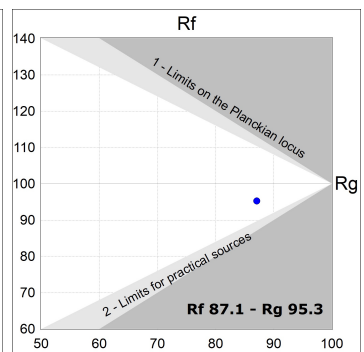

KOMBIC 150 SURFACE

K21SF3040WF940DWW

KOMBIC 150 SF 3200 IP43 9NW WFL DA WH/WH

Description:

Suspended or ceiling mounting downlight model KOMBIC 150 SF by Lamp brand. Body made of white aluminum extrusion with reflector made of recycled polycarbonate R-PC FR WHITE TM non-brominated flame retardant additive. Flammability grade V0 according to UL94. White interior reflector. Heatsink made of die-cast aluminium. COB LED, colour temperature 4000K with CRI90. Luminaire with electronic wiring Dali included. Insolation Class I. Lifetime: 50.000 L70 B10. With IP43 degree of protection. Group 0 photobiological safety. With Wide Flood optics to achieve a controlled light distribution and low UGR<19. Environmental Product Declaration - EPD@available, according to UNE-EN ISO 9001:2015 and UNE-EN ISO 14001:2015.

Finish: Matte white RAL 9010

Weight: 1.738 g

Installation: Surface

TECHNICAL SPECIFICATIONS:

Light output:	1.980 lm	°K :	4000
Plum:	28W	CRI :	90
Efficacy:	70,7 lm/w	MacAdam:	3
UGR:	<19	Power Supply:	220-240V 50/60Hz
Type:	COB	Gear:	Adjustable DALI
LED Lifetime:	50.000 L70 B10 (Ta=25°C)		
Power:	25W		

Light output tolerance +/- 10%

CUSTOM MADE OPTIONS:

KOMBIC 150 SURFACE

K21SF3040WF940DWW

KOMBIC 150 SF 3200 IP43 9NW WFL DA WH/WH

PHOTOMETRIC DATA :

K21SF3040WF940DWW
 $\eta = 100\%$
 $I_{max} = 1140 \text{ cd/klm}$
 UTE: 1,00A
 CIE: 96 99 100 100 100