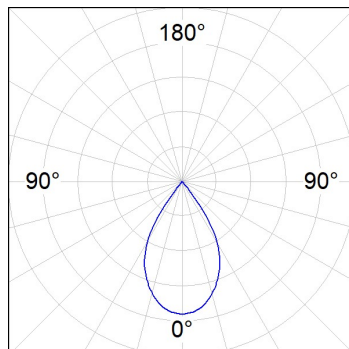

KOMBIC 150 SURFACE

K21SF3040WF940DWW

KOMBIC 150 SF 3200 IP43 9NW WFL DA WH/WH

Description:

Suspended or ceiling mounting downlight model KOMBIC 150 SF by Lamp brand. Body made of white aluminum extrusion with reflector made of recycled polycarbonate R-PC FR WHITE TM non-brominated flame retardant additive. Flammability grade V0 according to UL94. White interior reflector. Heatsink made of die-cast aluminium. COB LED, colour temperature 4000K with CRI90. Luminaire with electronic wiring Dali included. Insolation Class I. Lifetime: 50.000 L70 B10. With IP43 degree of protection. Group 0 photobiological safety. With Wide Flood optics to achieve a controlled light distribution and low UGR<19. Environmental Product Declaration - EPD@available, according to UNE-EN ISO 9001:2015 and UNE-EN ISO 14001:2015.

Finish: Matte white RAL 9010

Weight: 1.738 g

Installation: Surface

TECHNICAL SPECIFICATIONS:

Light output:	1.980 lm	°K :	4000
Plum:	28W	CRI :	90
Efficacy:	70,7 lm/w	MacAdam:	3
UGR:	<19	Power Supply:	220-240V 50/60Hz
Type:	COB	Gear:	Adjustable DALI
LED Lifetime:	50.000 L70 B10 (Ta=25°C)		
Power:	25W		

Light output tolerance +/- 10%

CUSTOM MADE OPTIONS:

KOMBIC 150 SURFACE

K21SF3040WF940DWW

KOMBIC 150 SF 3200 IP43 9NW WFL DA WH/WH

PHOTOMETRIC DATA :

K21SF3040WF940DWW
 $\eta = 100\%$
 $I_{max} = 1140 \text{ cd/klm}$
 UTE: 1,00A
 CIE: 96 99 100 100 100