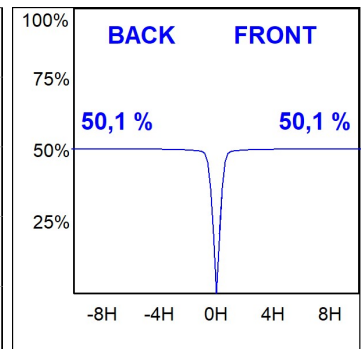

KOMBIC 150 SURFACE

K21SF3040WF940DWW

KOMBIC 150 SF 3200 IP43 9NW WFL DA WH/WH

Description:

Suspended or ceiling mounting downlight model KOMBIC 150 SF by Lamp brand. Body made of white aluminum extrusion with reflector made of recycled polycarbonate R-PC FR WHITE TM non-brominated flame retardant additive. Flammability grade V0 according to UL94. White interior reflector. Heatsink made of die-cast aluminium. COB LED, colour temperature 4000K with CRI90. Luminaire with electronic wiring Dali included. Insolation Class I. Lifetime: 50.000 L70 B10. With IP43 degree of protection. Group 0 photobiological safety. With Wide Flood optics to achieve a controlled light distribution and low UGR<19. Environmental Product Declaration - EPD@available, according to UNE-EN ISO 9001:2015 and UNE-EN ISO 14001:2015.

Finish: Matte white RAL 9010

Weight: 1.738 g

Installation: Surface

TECHNICAL SPECIFICATIONS:

Light output:	1.980 lm	°K :	4000
Plum:	28W	CRI :	90
Efficacy:	70,7 lm/w	MacAdam:	3
UGR:	<19	Power Supply:	220-240V 50/60Hz
Type:	COB	Gear:	Adjustable DALI
LED Lifetime:	50.000 L70 B10 (Ta=25°C)		
Power:	25W		

Light output tolerance +/- 10%

CUSTOM MADE OPTIONS:

KOMBIC 150 SURFACE

K21SF3040WF940DWW

KOMBIC 150 SF 3200 IP43 9NW WFL DA WH/WH

PHOTOMETRIC DATA :

K21SF3040WF940DWW
 $\eta = 100\%$
 $I_{max} = 1140 \text{ cd/klm}$
 UTE: 1,00A
 CIE: 96 99 100 100 100