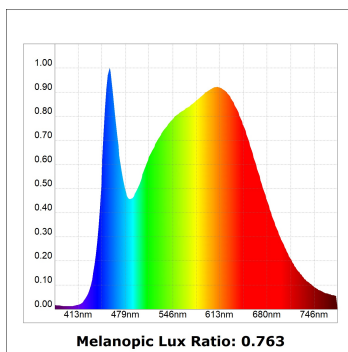

KOMBIC 150 SURFACE

K21SF3040WF940DWW

KOMBIC 150 SF 3200 IP43 9NW WFL DA WH/WH

Description:

Suspended or ceiling mounting downlight model KOMBIC 150 SF by Lamp brand. Body made of white aluminum extrusion with reflector made of recycled polycarbonate R-PC FR WHITE TM non-brominated flame retardant additive. Flammability grade V0 according to UL94. White interior reflector. Heatsink made of die-cast aluminium. COB LED, colour temperature 4000K with CRI90. Luminaire with electronic wiring Dali included. Insolation Class I. Lifetime: 50.000 L70 B10. With IP43 degree of protection. Group 0 photobiological safety. With Wide Flood optics to achieve a controlled light distribution and low UGR<19. Environmental Product Declaration - EPD@available, according to UNE-EN ISO 9001:2015 and UNE-EN ISO 14001:2015.

Finish: Matte white RAL 9010

Weight: 1.738 g

Installation: Surface

TECHNICAL SPECIFICATIONS:

Light output:	1.980 lm	°K :	4000
Plum:	28W	CRI :	90
Efficacy:	70,7 lm/w	MacAdam:	3
UGR:	<19	Power Supply:	220-240V 50/60Hz
Type:	COB	Gear:	Adjustable DALI
LED Lifetime:	50.000 L70 B10 (Ta=25°C)		
Power:	25W		

Light output tolerance +/- 10%

CUSTOM MADE OPTIONS:

KOMBIC 150 SURFACE

K21SF3040WF940DWW

KOMBIC 150 SF 3200 IP43 9NW WFL DA WH/WH

PHOTOMETRIC DATA :

K21SF3040WF940DWW
 $\eta = 100\%$
 $I_{max} = 1140 \text{ cd/klm}$
 UTE: 1,00A
 CIE: 96 99 100 100 100