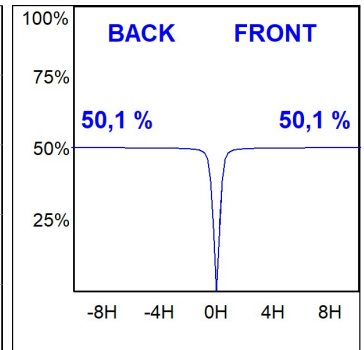

KOMBIC 150 SURFACE

K21SF2540WFWB4NWB

KOMBIC 150 SF 2500 IP43 WBN WFL WH/BK

PHOTOMETRIC DATA :

K21SF2540WFWB4NWB
 $\eta = 100\%$
 $I_{max} = 1344 \text{ cd/klm}$
UTE: 1,00A
CIE: 95 99 100 100 100