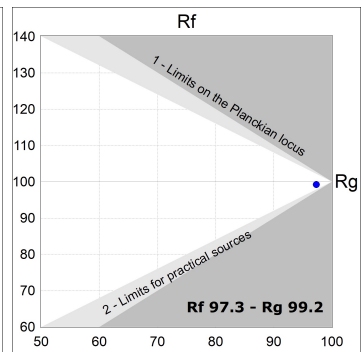

KOMBIC 150 SURFACE

K21SF2540WFWB4NWB

KOMBIC 150 SF 2500 IP43 WBN WFL WH/BK

PHOTOMETRIC DATA :

K21SF2540WFWB4NWB
 $\eta = 100\%$
 $I_{max} = 1344 \text{ cd/klm}$
UTE: 1,00A
CIE: 95 99 100 100 100