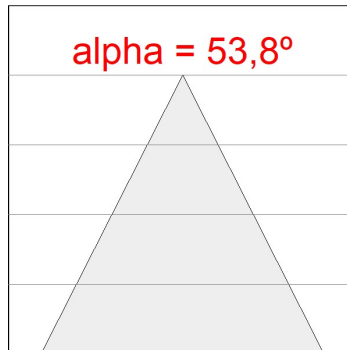

KOMBIC 150 SURFACE

K21SF2540WFWB4NWB

KOMBIC 150 SF 2500 IP43 WBN WFL WH/BK

PHOTOMETRIC DATA :

K21SF2540WFWB4NWB
 $\eta = 100\%$
 $I_{max} = 1344 \text{ cd/klm}$
UTE: 1,00A
CIE: 95 99 100 100 100