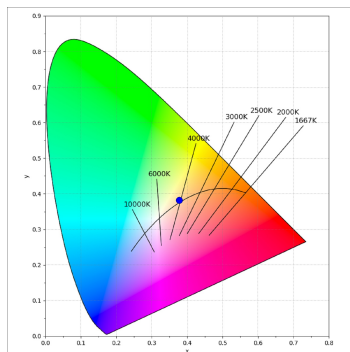

KOMBIC 150 SURFACE

K21SF2540WFWB4NWB

KOMBIC 150 SF 2500 IP43 WBN WFL WH/BK

PHOTOMETRIC DATA :

K21SF2540WFWB4NWB
 $\eta = 100\%$
 $I_{max} = 1344 \text{ cd/klm}$
UTE: 1,00A
CIE: 95 99 100 100 100