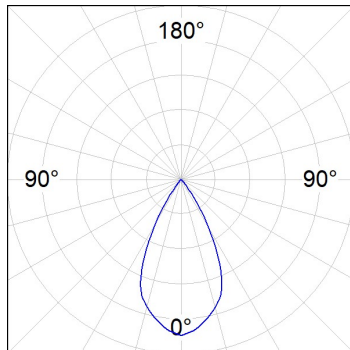

KOMBIC 150 SURFACE

K21SF2540WFWB4NWB

KOMBIC 150 SF 2500 IP43 WBN WFL WH/BK

PHOTOMETRIC DATA :

K21SF2540WFWB4NWB
 $\eta = 100\%$
 $I_{max} = 1344 \text{ cd/klm}$
UTE: 1,00A
CIE: 95 99 100 100 100