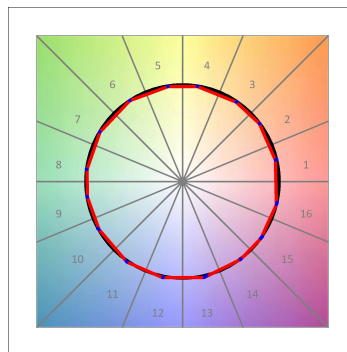

KOMBIC 150 SURFACE

K21SF2540WFWB4NWB

KOMBIC 150 SF 2500 IP43 WBN WFL WH/BK

PHOTOMETRIC DATA :

K21SF2540WFWB4NWB
 $\eta = 100\%$
 $I_{max} = 1344 \text{ cd/klm}$
UTE: 1,00A
CIE: 95 99 100 100 100