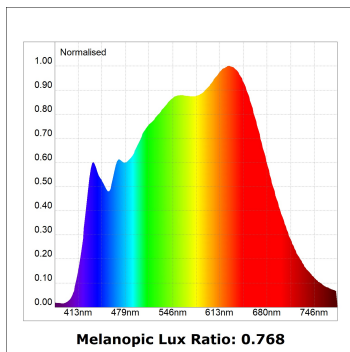

KOMBIC 150 SURFACE

K21SF2540WFWB4NWB

KOMBIC 150 SF 2500 IP43 WBN WFL WH/BK

PHOTOMETRIC DATA :

K21SF2540WFWB4NWB
 $\eta = 100\%$
 $I_{max} = 1344 \text{ cd/klm}$
UTE: 1,00A
CIE: 95 99 100 100 100