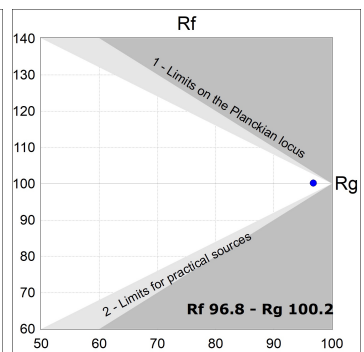

K21SF2540WFWB3NWB

- KOMBIC 150 SF 2500 IP43 WBW WFL WH/BK

Description:

Suspended or ceiling mounting downlight model KOMBIC 150 SF by Lamp brand. Body made of black aluminum extrusion with reflector made of recycled polycarbonate R-PC FR WHITE TM non-brominated flame retardant additive. Flammability grade V0 according to UL94. White interior reflector. Heatsink made of die-cast aluminium. COB LED, colour temperature 3000K with CRI95. Luminaire with electronic wiring included. Insolation Class I. Lifetime: 86.000 L80 B10. With IP43 degree of protection. Group 0 photobiological safety. With Wide Flood optics to achieve a controlled light distribution and low glare level, less than UGR<16. Environmental Product Declaration - EPD@available, according to UNE-EN ISO 9001:2015 and UNE-EN ISO 14001:2015.

Finish: Matte white RAL 9010

TECHNICAL SPECIFICATIONS:

Light output:	2.089 lm	°K :	3000
Plum:	28W	CRI :	95
Efficacy:	74,6 lm/w	R9 :	98
UGR:	<16		
LED Lifetime:	86.000h L80 B10 (Ta=25°C)		
Power:	24,9W		

Light output tolerance +/- 10%

**CUSTOM MADE OPTIONS:**

KOMBIC 150 SURFACE

K21SF2540WFWB3NWB

KOMBIC 150 SF 2500 IP43 WBW WFL WH/BK

PHOTOMETRIC DATA :

K21SF2540WFWB3NWB
 $\eta = 100\%$
 $I_{max} = 1347 \text{ cd/klm}$
 UTE: 1,00A
 CIE: 95 99 100 100 100