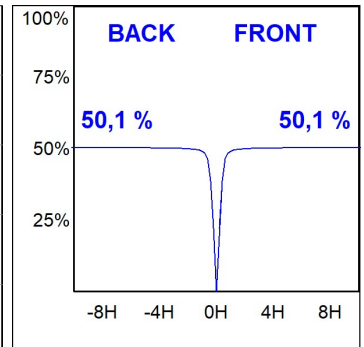

K21SF2540WFWB3NWB

- KOMBIC 150 SF 2500 IP43 WBW WFL WH/BK

Description:

Suspended or ceiling mounting downlight model KOMBIC 150 SF by Lamp brand. Body made of black aluminum extrusion with reflector made of recycled polycarbonate R-PC FR WHITE TM non-brominated flame retardant additive. Flammability grade V0 according to UL94. White interior reflector. Heatsink made of die-cast aluminium. COB LED, colour temperature 3000K with CRI95. Luminaire with electronic wiring included. Insolation Class I. Lifetime: 86.000 L80 B10. With IP43 degree of protection. Group 0 photobiological safety. With Wide Flood optics to achieve a controlled light distribution and low glare level, less than UGR<16. Environmental Product Declaration - EPD@available, according to UNE-EN ISO 9001:2015 and UNE-EN ISO 14001:2015.

Finish: Matte white RAL 9010

TECHNICAL SPECIFICATIONS:

Light output:	2.089 lm	°K :	3000
Plum:	28W	CRI :	95
Efficacy:	74,6 lm/w	R9 :	98
UGR:	<16		
LED Lifetime:	86.000h L80 B10 (Ta=25°C)		
Power:	24,9W		

Light output tolerance +/- 10%

**CUSTOM MADE OPTIONS:**

KOMBIC 150 SURFACE

K21SF2540WFWB3NWB

KOMBIC 150 SF 2500 IP43 WBW WFL WH/BK

PHOTOMETRIC DATA :

K21SF2540WFWB3NWB
 $\eta = 100\%$
 $I_{max} = 1347 \text{ cd/klm}$
 UTE: 1,00A
 CIE: 95 99 100 100 100