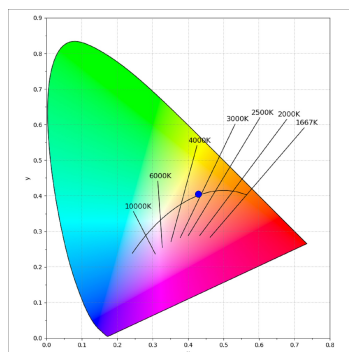

K21SF2540WFWB3NWB

- KOMBIC 150 SF 2500 IP43 WBW WFL WH/BK

Description:

Suspended or ceiling mounting downlight model KOMBIC 150 SF by Lamp brand. Body made of black aluminum extrusion with reflector made of recycled polycarbonate R-PC FR WHITE TM non-brominated flame retardant additive. Flammability grade V0 according to UL94. White interior reflector. Heatsink made of die-cast aluminium. COB LED, colour temperature 3000K with CRI95. Luminaire with electronic wiring included. Insolation Class I. Lifetime: 86.000 L80 B10. With IP43 degree of protection. Group 0 photobiological safety. With Wide Flood optics to achieve a controlled light distribution and low glare level, less than UGR<16. Environmental Product Declaration - EPD@available, according to UNE-EN ISO 9001:2015 and UNE-EN ISO 14001:2015.

Finish: Matte white RAL 9010

TECHNICAL SPECIFICATIONS:

Light output:	2.089 lm	°K :	3000
Plum:	28W	CRI :	95
Efficacy:	74,6 lm/w	R9 :	98
UGR:	<16		
LED Lifetime:	86.000h L80 B10 (Ta=25°C)		
Power:	24,9W		

Light output tolerance +/- 10%

**CUSTOM MADE OPTIONS:**

KOMBIC 150 SURFACE

K21SF2540WFWB3NWB

KOMBIC 150 SF 2500 IP43 WBW WFL WH/BK

PHOTOMETRIC DATA :

K21SF2540WFWB3NWB
 $\eta = 100\%$
 $I_{max} = 1347 \text{ cd/klm}$
 UTE: 1,00A
 CIE: 95 99 100 100 100