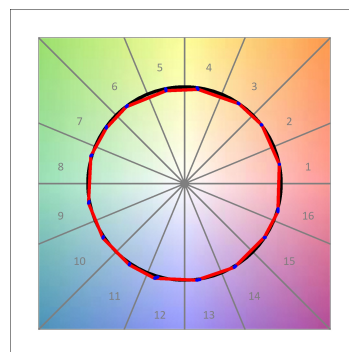

K21SF2540WFWB3NWB

- KOMBIC 150 SF 2500 IP43 WBW WFL WH/BK

Description:

Suspended or ceiling mounting downlight model KOMBIC 150 SF by Lamp brand. Body made of black aluminum extrusion with reflector made of recycled polycarbonate R-PC FR WHITE TM non-brominated flame retardant additive. Flammability grade V0 according to UL94. White interior reflector. Heatsink made of die-cast aluminium. COB LED, colour temperature 3000K with CRI95. Luminaire with electronic wiring included. Insolation Class I. Lifetime: 86.000 L80 B10. With IP43 degree of protection. Group 0 photobiological safety. With Wide Flood optics to achieve a controlled light distribution and low glare level, less than UGR<16. Environmental Product Declaration - EPD@available, according to UNE-EN ISO 9001:2015 and UNE-EN ISO 14001:2015.

Finish: Matte white RAL 9010

TECHNICAL SPECIFICATIONS:

Light output:	2.089 lm	°K :	3000
Plum:	28W	CRI :	95
Efficacy:	74,6 lm/w	R9 :	98
UGR:	<16		
LED Lifetime:	86.000h L80 B10 (Ta=25°C)		
Power:	24,9W		

Light output tolerance +/- 10%

**CUSTOM MADE OPTIONS:**

KOMBIC 150 SURFACE

K21SF2540WFWB3NWB

KOMBIC 150 SF 2500 IP43 WBW WFL WH/BK

PHOTOMETRIC DATA :

K21SF2540WFWB3NWB
 $\eta = 100\%$
 $I_{max} = 1347 \text{ cd/klm}$
 UTE: 1,00A
 CIE: 95 99 100 100 100