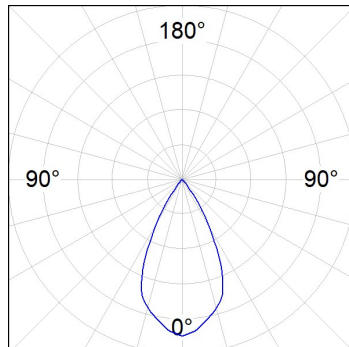

K21SF2540WFWB3NWB

- KOMBIC 150 SF 2500 IP43 WBW WFL WH/BK

Description:

Suspended or ceiling mounting downlight model KOMBIC 150 SF by Lamp brand. Body made of black aluminum extrusion with reflector made of recycled polycarbonate R-PC FR WHITE TM non-brominated flame retardant additive. Flammability grade V0 according to UL94. White interior reflector. Heatsink made of die-cast aluminium. COB LED, colour temperature 3000K with CRI95. Luminaire with electronic wiring included. Insolation Class I. Lifetime: 86.000 L80 B10. With IP43 degree of protection. Group 0 photobiological safety. With Wide Flood optics to achieve a controlled light distribution and low glare level, less than UGR<16. Environmental Product Declaration - EPD@available, according to UNE-EN ISO 9001:2015 and UNE-EN ISO 14001:2015.

Finish: Matte white RAL 9010

TECHNICAL SPECIFICATIONS:

Light output:	2.089 lm	°K :	3000
Plum:	28W	CRI :	95
Efficacy:	74,6 lm/w	R9 :	98
UGR:	<16		
LED Lifetime:	86.000h L80 B10 (Ta=25°C)		
Power:	24,9W		

Light output tolerance +/- 10%

**CUSTOM MADE OPTIONS:**

KOMBIC 150 SURFACE

K21SF2540WFWB3NWB

KOMBIC 150 SF 2500 IP43 WBW WFL WH/BK

PHOTOMETRIC DATA :

K21SF2540WFWB3NWB
 $\eta = 100\%$
 $I_{max} = 1347 \text{ cd/klm}$
 UTE: 1,00A
 CIE: 95 99 100 100 100