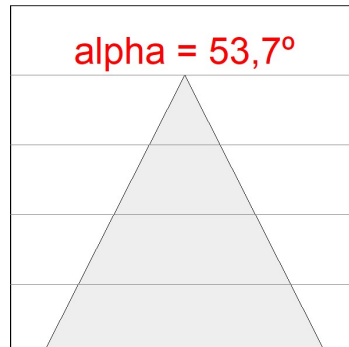

K21SF2540WFWB3NWB

- KOMBIC 150 SF 2500 IP43 WBW WFL WH/BK

Description:

Suspended or ceiling mounting downlight model KOMBIC 150 SF by Lamp brand. Body made of black aluminum extrusion with reflector made of recycled polycarbonate R-PC FR WHITE TM non-brominated flame retardant additive. Flammability grade V0 according to UL94. White interior reflector. Heatsink made of die-cast aluminium. COB LED, colour temperature 3000K with CRI95. Luminaire with electronic wiring included. Insolation Class I. Lifetime: 86.000 L80 B10. With IP43 degree of protection. Group 0 photobiological safety. With Wide Flood optics to achieve a controlled light distribution and low glare level, less than UGR<16. Environmental Product Declaration - EPD@available, according to UNE-EN ISO 9001:2015 and UNE-EN ISO 14001:2015.

Finish: Matte white RAL 9010

TECHNICAL SPECIFICATIONS:

Light output:	2.089 lm	°K :	3000
Plum:	28W	CRI :	95
Efficacy:	74,6 lm/w	R9 :	98
UGR:	<16		
LED Lifetime:	86.000h L80 B10 (Ta=25°C)		
Power:	24,9W		

Light output tolerance +/- 10%

**CUSTOM MADE OPTIONS:**

KOMBIC 150 SURFACE

K21SF2540WFWB3NWB

KOMBIC 150 SF 2500 IP43 WBW WFL WH/BK

PHOTOMETRIC DATA :

K21SF2540WFWB3NWB
 $\eta = 100\%$
 $I_{max} = 1347 \text{ cd/klm}$
 UTE: 1,00A
 CIE: 95 99 100 100 100