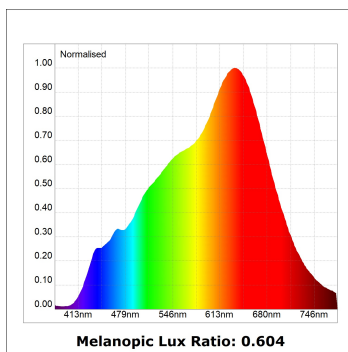

K21SF2540WFWB3NWB

- KOMBIC 150 SF 2500 IP43 WBW WFL WH/BK

Description:

Suspended or ceiling mounting downlight model KOMBIC 150 SF by Lamp brand. Body made of black aluminum extrusion with reflector made of recycled polycarbonate R-PC FR WHITE TM non-brominated flame retardant additive. Flammability grade V0 according to UL94. White interior reflector. Heatsink made of die-cast aluminium. COB LED, colour temperature 3000K with CRI95. Luminaire with electronic wiring included. Insolation Class I. Lifetime: 86.000 L80 B10. With IP43 degree of protection. Group 0 photobiological safety. With Wide Flood optics to achieve a controlled light distribution and low glare level, less than UGR<16. Environmental Product Declaration - EPD@available, according to UNE-EN ISO 9001:2015 and UNE-EN ISO 14001:2015.

Finish: Matte white RAL 9010

TECHNICAL SPECIFICATIONS:

Light output:	2.089 lm	°K :	3000
Plum:	28W	CRI :	95
Efficacy:	74,6 lm/w	R9 :	98
UGR:	<16		
LED Lifetime:	86.000h L80 B10 (Ta=25°C)		
Power:	24,9W		

Light output tolerance +/- 10%

**CUSTOM MADE OPTIONS:**

KOMBIC 150 SURFACE

K21SF2540WFWB3NWB

KOMBIC 150 SF 2500 IP43 WBW WFL WH/BK

PHOTOMETRIC DATA :

K21SF2540WFWB3NWB
 $\eta = 100\%$
 $I_{max} = 1347 \text{ cd/klm}$
 UTE: 1,00A
 CIE: 95 99 100 100 100