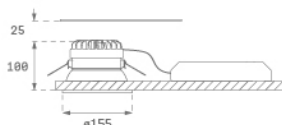

KOMBIC 150 DOWNLIGHT

K21RD3565OP840DWW

KOMBIC 150 RD 3700 IP65 NW OPAL DA WH/WH

Description:

Round recessed downlight model KOMBIC 150 RD 3700 IP65 NW OPAL DA WH/WH , LAMP brand. Reflector made of recycled polycarbonate R-PC FR WHITE TM non-brominated flame retardant additive. Flammability grade V0 according to UL94. Reflector made of polycarbonate. Matte white interior reflector and frame in white finish, and optical film, die cast aluminium heat sink. Model for LED COB, with 4000K colour temperature, CRI80 and control DALI gear included. IP65 protection rating. Insulation class II. Group 0 photobiological safety. Lifetime: 50.000h L70 B10.

Finish: Matte white RAL 9010

Weight: 704 g

Installation: Recessed

TECHNICAL SPECIFICATIONS:

Light output:	2.874 lm	°K :	4000
Plum:	27,7W	CRI :	80
Efficacy:	103,8 lm/w	MacAdam:	3
Type:	COB	Power Supply:	220-240V 50/60Hz
LED Lifetime:	50.000 L70 B10 (Ta=25°C)	Gear:	Adjustable DALI
Power:	25W		