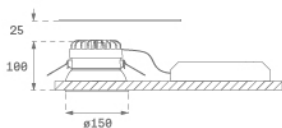

# KOMBIC 150 DOWNLIGHT

K21RD3523RW840NBW

**KOMBIC 150 RD 3700 IP23 NW RF WF BK/WH**

**Description:**

Round recessed downlight model KOMBIC 150 RD by Lamp brand. Reflector made of recycled polycarbonate R-PC FR WHITE TM non-brominated flame retardant additive. Flammability grade V0 according to UL94. Black interior reflector and frame in white finish. Heatsink made of die-cast aluminium. COB LED, colour temperature 4000K with CRI80. Luminaire with electronic wiring included. Insolation Class II. Lifetime: 66.000 L80 B10. With IP23 degree of protection. Group 0 photobiological safety. Reflector aluminium Wide Flood to achieve a controlled light distribution and low UGR<19.

**Finish:** Matte black RAL 9011

**Weight:** 704 g

**Installation:** Recessed

**TECHNICAL SPECIFICATIONS:**

<b>Light output:</b>	3.400 lm	<b>°K :</b>	4000
<b>Plum:</b>	28,3W	<b>CRI :</b>	80
<b>Efficacy:</b>	120,1 lm/w	<b>MacAdam:</b>	3
<b>UGR:</b>	<19	<b>Power Supply:</b>	220-240V 50/60Hz
<b>Type:</b>	COB	<b>Gear:</b>	Electronic
<b>LED Lifetime:</b>	66.000 L80 B10 (Ta=25°C)		
<b>Power:</b>	25W		