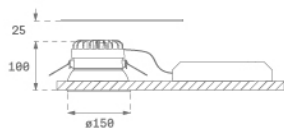

KOMBIC 150 DOWNLIGHT

K21RD3040WF840DWW

KOMBIC 150 RD 2800 IP43 NW WFL DA WH/WH

Description:

Round recessed downlight model KOMBIC 150 RD by Lamp brand. Reflector made of recycled polycarbonate R-PC FR WHITE TM non-brominated flame retardant additive. Flammability grade V0 according to UL94. Interior reflector and frame in white finish. Heatsink made of die-cast aluminium. COB LED, colour temperature 4000K with CR80. Luminaire with electronic wiring Dali included. Insolation Class II. Lifetime: 50.000 L70 B10. With IP43 degree of protection. Group 0 photobiological safety. With Wide Flood optics to achieve a controlled light distribution and low glare level, less than UGR<19. Environmental Product Declaration - EPD@available, according to UNE-EN ISO 9001:2015 and UNE-EN ISO 14001:2015.

Finish: Matte white RAL 9010

Weight: 704 g

Installation: Recessed

TECHNICAL SPECIFICATIONS:

Light output:	1.737 lm	°K :	4000
Plum:	19,1W	CRI :	80
Efficacy:	90,9 lm/w	MacAdam:	3
UGR:	<19	Power Supply:	220-240V 50/60Hz
Type:	COB	Gear:	Adjustable DALI
LED Lifetime:	50.000 L70 B10 (Ta=25°C)		
Power:	17.6W		