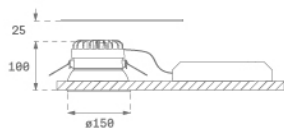

KOMBIC 150 RD 2800 IP43 WW WFL BK/BK

Description:

Round recessed downlight model KOMBIC 150 RD by Lamp brand. Reflector made of recycled polycarbonate R-PC FR WHITE TM non-brominated flame retardant additive. Flammability grade V0 according to UL94. Interior reflector and frame in black finish. Heatsink made of die-cast aluminium. COB LED, colour temperature 3000K with CR80. Luminaire with electronic wiring included. Insolation Class II. Lifetime: 50.000 L70 B10. With IP43 degree of protection. Group 0 photobiological safety. With Wide Flood optics to achieve a controlled light distribution and low glare level, less than UGR<19. Environmental Product Declaration - EPD@available, according to UNE-EN ISO 9001:2015 and UNE-EN ISO 14001:2015.

Finish: Matte black RAL 9011

Weight: 704 g