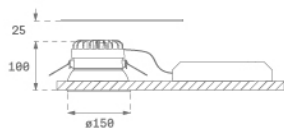

**Finish:** Matte white RAL 9010

**Weight:** 704 g

**Installation:** Recessed