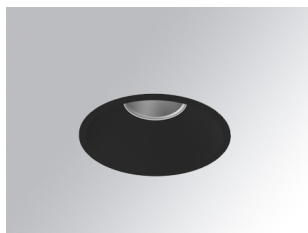

# KOMBIC 150 DOWNLIGHT

K21RD3023RW930DBB

## KOMBIC 150 RD 3200 IP23 9WW RF WF DA B/B

### Description:

Round recessed downlight model KOMBIC 150 RD by Lamp brand. Reflector made of recycled polycarbonate R-PC FR WHITE TM non-brominated flame retardant additive. Flammability grade V0 according to UL94. Interior reflector and frame in black finish. Heatsink made of die-cast aluminium. COB LED, colour temperature 3000K with CRI90. Luminaire with electronic wiring Dali included. Insolation Class II. Lifetime: 66.000 L80 B10. With IP23 degree of protection. Group 0 photobiological safety. Reflector aluminium Wide Flood to achieve a controlled light distribution and low UGR<19.

**Finish:** Matte black RAL 9011

**Weight:** 704 g

**Installation:** Recessed