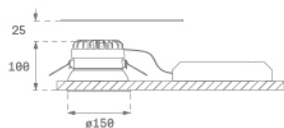

KOMBIC 150 RD 3200 IP23 9WW RF WF DA B/B

Description:

Round recessed downlight model KOMBIC 150 RD by Lamp brand. Reflector made of recycled polycarbonate R-PC FR WHITE TM non-brominated flame retardant additive. Flammability grade V0 according to UL94. Interior reflector and frame in black finish. Heatsink made of die-cast aluminium. COB LED, colour temperature 3000K with CRI90. Luminaire with electronic wiring Dali included. Insolation Class II. Lifetime: 66.000 L80 B10. With IP23 degree of protection. Group 0 photobiological safety. Reflector aluminium Wide Flood to achieve a controlled light distribution and low UGR<19.

Finish: Matte black RAL 9011

Weight: 704 g