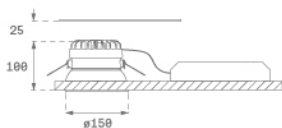

# KOMBIC 150 DOWNLIGHT

K21RD3023RW840NBW

**KOMBIC 150 RD 2800 IP23 NW RF WF BK/WH**

**Description:**

Round recessed downlight model KOMBIC 150 RD by Lamp brand. Reflector made of recycled polycarbonate R-PC FR WHITE TM non-brominated flame retardant additive. Flammability grade V0 according to UL94. Black interior reflector and frame in white finish. Heatsink made of die-cast aluminium. COB LED, colour temperature 4000K with CRI80. Luminaire with electronic wiring included. Insolation Class II. Lifetime: 66.000 L90 B10. With IP23 degree of protection. Group 0 photobiological safety. Reflector aluminium Wide Flood to achieve a controlled light distribution and low UGR<19.

**Finish:** Matte black RAL 9011

**Weight:** 704 g

**Installation:** Recessed

**TECHNICAL SPECIFICATIONS:**

<b>Light output:</b>	2.583 lm	<b>°K :</b>	4000
<b>Plum:</b>	19,1W	<b>CRI :</b>	80
<b>Efficacy:</b>	135,2 lm/w	<b>MacAdam:</b>	3
<b>UGR:</b>	<19	<b>Power Supply:</b>	220-240V 50/60Hz
<b>Type:</b>	COB	<b>Gear:</b>	Electronic
<b>LED Lifetime:</b>	66.000 L90 B10 (Ta=25°C)		
<b>Power:</b>	17W		