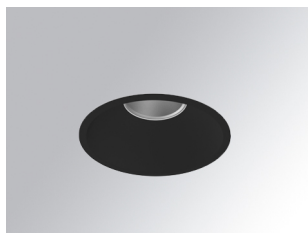

# KOMBIC 150 DOWNLIGHT

K21RD3023RW840DBB

## KOMBIC 150 RD 2800 IP23 NW RF WF DA BK/B

### Description:

Round recessed downlight model KOMBIC 150 RD by Lamp brand. Reflector made of recycled polycarbonate R-PC FR WHITE TM non-brominated flame retardant additive. Flammability grade V0 according to UL94. Interior reflector and frame in black finish. Heatsink made of die-cast aluminium. COB LED, colour temperature 4000K with CRI80. Luminaire with electronic wiring Dali included. Insolation Class II. Lifetime: 66.000 L90 B10. With IP23 degree of protection. Group 0 photobiological safety. Reflector aluminium Wide Flood to achieve a controlled light distribution and low UGR<19.

**Finish:** Matte black RAL 9011

**Weight:** 704 g

**Installation:** Recessed