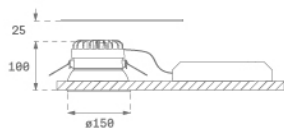

KOMBIC 150 RD 2800 IP23 NW RF WF DA BK/B

Description:

Round recessed downlight model KOMBIC 150 RD by Lamp brand. Reflector made of recycled polycarbonate R-PC FR WHITE TM non-brominated flame retardant additive. Flammability grade V0 according to UL94. Interior reflector and frame in black finish. Heatsink made of die-cast aluminium. COB LED, colour temperature 4000K with CRI80. Luminaire with electronic wiring Dali included. Insolation Class II. Lifetime: 66.000 L90 B10. With IP23 degree of protection. Group 0 photobiological safety. Reflector aluminium Wide Flood to achieve a controlled light distribution and low UGR<19.

Finish: Matte black RAL 9011

Weight: 704 g