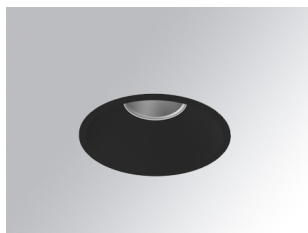

# KOMBIC 150 DOWNLIGHT

K21RD3023RF930DBB

## KOMBIC 150 RD 3200 IP23 9WW RF FL DA B/B

### Description:

Round recessed downlight model KOMBIC 150 RD by Lamp brand. Reflector made of recycled polycarbonate R-PC FR WHITE TM non-brominated flame retardant additive. Flammability grade V0 according to UL94. Interior reflector and frame in black finish. Heatsink made of die-cast aluminium. COB LED, colour temperature 3000K with CRI90. Luminaire with electronic wiring Dali included. Insolation Class II. Lifetime: 66.000 L80 B10. With IP23 degree of protection. Group 0 photobiological safety. Reflector aluminium Flood to achieve a controlled light distribution and low UGR<19.

**Finish:** Matte black RAL 9011

**Weight:** 704 g

**Installation:** Recessed