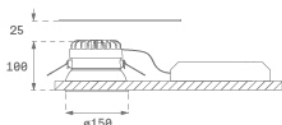

KOMBIC 150 RD 3200 IP23 9WW RF FL DA B/B

Description:

Round recessed downlight model KOMBIC 150 RD by Lamp brand. Reflector made of recycled polycarbonate R-PC FR WHITE TM non-brominated flame retardant additive. Flammability grade V0 according to UL94. Interior reflector and frame in black finish. Heatsink made of die-cast aluminium. COB LED, colour temperature 3000K with CRI90. Luminaire with electronic wiring Dali included. Insolation Class II. Lifetime: 66.000 L80 B10. With IP23 degree of protection. Group 0 photobiological safety. Reflector aluminium Flood to achieve a controlled light distribution and low UGR<19.

Finish: Matte black RAL 9011

Weight: 704 g