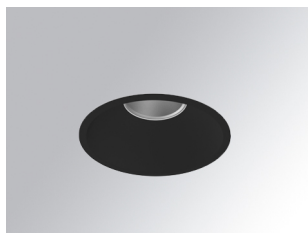

# KOMBIC 150 DOWNLIGHT

K21RD3023RF830DBB

## KOMBIC 150 RD 2800 IP23 WW RF FL DA BK/B

### Description:

Round recessed downlight model KOMBIC 150 RD by Lamp brand. Reflector made of recycled polycarbonate R-PC FR WHITE TM non-brominated flame retardant additive. Flammability grade V0 according to UL94. Interior reflector and frame in black finish. Heatsink made of die-cast aluminium. COB LED, colour temperature 3000K with CRI80. Luminaire with electronic wiring Dali included. Insolation Class II. Lifetime: 66.000 L90 B10. With IP23 degree of protection. Group 0 photobiological safety. Reflector aluminium Flood to achieve a controlled light distribution and low UGR<19.

**Finish:** Matte black RAL 9011

**Weight:** 704 g

**Installation:** Recessed