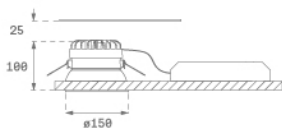

KOMBIC 150 RD 2800 IP23 WW RF FL DA BK/B

Description:

Round recessed downlight model KOMBIC 150 RD by Lamp brand. Reflector made of recycled polycarbonate R-PC FR WHITE TM non-brominated flame retardant additive. Flammability grade V0 according to UL94. Interior reflector and frame in black finish. Heatsink made of die-cast aluminium. COB LED, colour temperature 3000K with CRI80. Luminaire with electronic wiring Dali included. Insolation Class II. Lifetime: 66.000 L90 B10. With IP23 degree of protection. Group 0 photobiological safety. Reflector aluminium Flood to achieve a controlled light distribution and low UGR<19.

Finish: Matte black RAL 9011

Weight: 704 g