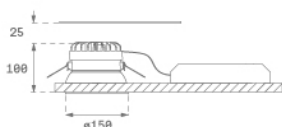

KOMBIC 150 DOWNLIGHT

K21RD2040WF940DWW

KOMBIC 150 RD 2400 IP43 9NW WFL DA WH/WH

Description:

Round recessed downlight model KOMBIC 150 RD by Lamp brand. Reflector made of recycled polycarbonate R-PC FR WHITE TM non-brominated flame retardant additive. Flammability grade V0 according to UL94. Interior reflector and frame in white finish. Heatsink made of die-cast aluminium. COB LED, colour temperature 4000K with CR90. Luminaire with electronic wiring Dali included. Insolation Class II. Lifetime: 50.000 L70 B10. With IP43 degree of protection. Group 0 photobiological safety. With Wide Flood optics to achieve a controlled light distribution and low UGR<19. Environmental Product Declaration - EPD@available, according to UNE-EN ISO 9001:2015 and UNE-EN ISO 14001:2015.

Finish: Matte white RAL 9010

Weight: 704 g

Installation: Recessed

TECHNICAL SPECIFICATIONS:

Light output:	1.473 lm	°K :	4000
Plum:	19,8W	CRI :	90
Efficacy:	74,4 lm/w	MacAdam:	3
UGR:	<19	Power Supply:	220-240V 50/60Hz
Type:	COB	Gear:	Adjustable DALI
LED Lifetime:	50.000 L70 B10 (Ta=25°C)		
Power:	18W		