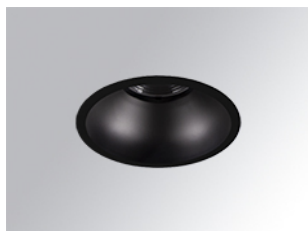

# KOMBIC 150 DOWNLIGHT

K21RD2040WF930NBB

## KOMBIC 150 RD 2400 IP43 9WW WFL BK/BK

### Description:

Round recessed downlight model KOMBIC 150 RD by Lamp brand. Reflector made of recycled polycarbonate R-PC FR WHITE TM non-brominated flame retardant additive. Flammability grade V0 according to UL94. Interior reflector and frame in black finish. Heatsink made of die-cast aluminium. COB LED, colour temperature 3000K with CR90. Luminaire with electronic wiring included. Insolation Class II. Lifetime: 50.000 L90 B10. With IP43 degree of protection. Group 0 photobiological safety. With Wide Flood optics to achieve a controlled light distribution and low UGR<19. Environmental Product Declaration - EPD@available, according to UNE-EN ISO 9001:2015 and UNE-EN ISO 14001:2015.

**Finish:** Matte black RAL 9011

**Weight:** 704 g

**Installation:** Recessed