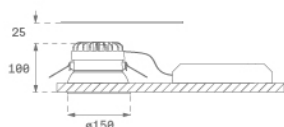

KOMBIC 150 RD 2400 IP43 9WW WFL BK/BK

Description:

Round recessed downlight model KOMBIC 150 RD by Lamp brand. Reflector made of recycled polycarbonate R-PC FR WHITE TM non-brominated flame retardant additive. Flammability grade V0 according to UL94. Interior reflector and frame in black finish. Heatsink made of die-cast aluminium. COB LED, colour temperature 3000K with CR90. Luminaire with electronic wiring included. Insolation Class II. Lifetime: 50.000 L90 B10. With IP43 degree of protection. Group 0 photobiological safety. With Wide Flood optics to achieve a controlled light distribution and low UGR<19. Environmental Product Declaration - EPD@available, according to UNE-EN ISO 9001:2015 and UNE-EN ISO 14001:2015.

Finish: Matte black RAL 9011

Weight: 704 g