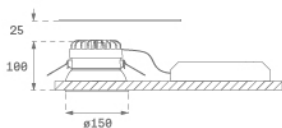

KOMBIC 150 RD 2100 IP23 NW RF WF DA BK/B

Description:

Round recessed downlight model KOMBIC 150 RD by Lamp brand. Reflector made of recycled polycarbonate R-PC FR WHITE TM non-brominated flame retardant additive. Flammability grade V0 according to UL94. Interior reflector and frame in black finish. Heatsink made of die-cast aluminium. COB LED, colour temperature 4000K with CRI80. Luminaire with electronic wiring Dali included. Insolation Class II. Lifetime: 66.000 L90 B10. With IP23 degree of protection. Group 0 photobiological safety. Reflector aluminium Wide Flood to achieve a controlled light distribution and low UGR<16

Finish: Matte black RAL 9011

Weight: 704 g