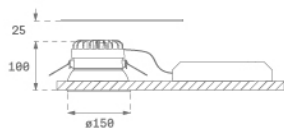

# KOMBIC 150 DOWNLIGHT

K21RD2023RF840NWW

**KOMBIC 150 RD 2100 IP23 NW RF FL WH/WH**

**Description:**

Round recessed downlight model KOMBIC 150 RD by Lamp brand. Reflector made of recycled polycarbonate R-PC FR WHITE TM non-brominated flame retardant additive. Flammability grade V0 according to UL94. Interior reflector and frame in white finish. Heatsink made of die-cast aluminium. COB LED, colour temperature 4000K with CRI80. Luminaire with electronic wiring included. Insolation Class II. Lifetime: 66.000 L90 B10. With IP23 degree of protection. Group 0 photobiological safety. Reflector aluminium Flood to achieve a controlled light distribution and low UGR<19.

**Finish:** Matte white RAL 9010

**Weight:** 704 g

**Installation:** Recessed

**TECHNICAL SPECIFICATIONS:**

<b>Light output:</b>	1.881 lm	<b>°K :</b>	4000
<b>Plum:</b>	13,9W	<b>CRI :</b>	80
<b>Efficacy:</b>	135,3 lm/w	<b>MacAdam:</b>	3
<b>UGR:</b>	<19	<b>Power Supply:</b>	220-240V 50/60Hz
<b>Type:</b>	COB	<b>Gear:</b>	Electronic
<b>LED Lifetime:</b>	66.000 L90 B10 (Ta=25°C)		
<b>Power:</b>	12W		