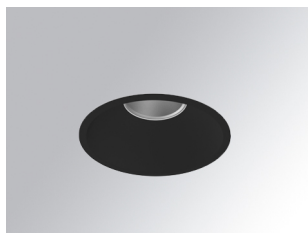

KOMBIC 150 DOWNLIGHT

K21RD2023RF840DBB

KOMBIC 150 RD 2100 IP23 NW RF FL DA BK/B

Description:

Round recessed downlight model KOMBIC 150 RD by Lamp brand. Reflector made of recycled polycarbonate R-PC FR WHITE TM non-brominated flame retardant additive. Flammability grade V0 according to UL94. Interior reflector and frame in black finish. Heatsink made of die-cast aluminium. COB LED, colour temperature 4000K with CRI80. Luminaire with electronic wiring Dali included. Insolation Class II. Lifetime: 66.000 L90 B10. With IP23 degree of protection. Group 0 photobiological safety. Reflector aluminium Flood to achieve a controlled light distribution and low UGR<19.

Finish: Matte black RAL 9011

Weight: 704 g

Installation: Recessed

TECHNICAL SPECIFICATIONS:

Light output:	1.927 lm	°K :	4000
Plum:	13,9W	CRI :	80
Efficacy:	138,6 lm/w	MacAdam:	3
UGR:	<19	Power Supply:	220-240V 50/60Hz
Type:	COB	Gear:	Adjustable DALI
LED Lifetime:	66.000 L90 B10 (Ta=25°C)		
Power:	12W		