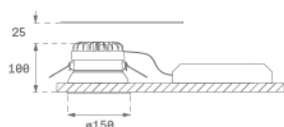

KOMBIC 150 DOWNLIGHT

K21RD2023RF840DBB

KOMBIC 150 RD 2100 IP23 NW RF FL DA BK/B

Description:

Round recessed downlight model KOMBIC 150 RD by Lamp brand. Reflector made of recycled polycarbonate R-PC FR WHITE TM non-brominated flame retardant additive. Flammability grade V0 according to UL94. Interior reflector and frame in black finish. Heatsink made of die-cast aluminium. COB LED, colour temperature 4000K with CRI80. Luminaire with electronic wiring Dali included. Insolation Class II. Lifetime: 66.000 L90 B10. With IP23 degree of protection. Group 0 photobiological safety. Reflector aluminium Flood to achieve a controlled light distribution and low UGR<19.

Finish: Matte black RAL 9011

Weight: 704 g

Installation: Recessed

TECHNICAL SPECIFICATIONS:

Light output:	1.927 lm	°K :	4000
Plum:	13,9W	CRI :	80
Efficacy:	138,6 lm/w	MacAdam:	3
UGR:	<19	Power Supply:	220-240V 50/60Hz
Type:	COB	Gear:	Adjustable DALI
LED Lifetime:	66.000 L90 B10 (Ta=25°C)		
Power:	12W		