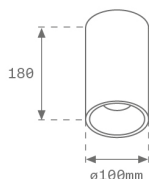

### Description:

Suspended or ceiling mounting downlight model KOMBIC 100 SF by Lamp brand. Body made of white aluminum extrusion with reflector made of recycled polycarbonate R-PC FR WHITE TM non-brominated flame retardant additive. Flammability grade V0 according to UL94. Shiny metalized interior reflector and optical film. Heatsink made of die-cast aluminium. COB LED, colour temperature 3000K with CRI80. Luminaire with electronic wiring included. Insolation Class I. Lifetime: 50.000 L80 B10. With IP43 degree of protection. Group 0 photobiological safety. Environmental Product Declaration - EPD@available, according to UNE-EN ISO 9001:2015 and UNE-EN ISO 14001:2015.

**Finish:** BRILLIANT METALLIC POLYCARBONATE

**Weight:** 676 g

**Installation:** Surface