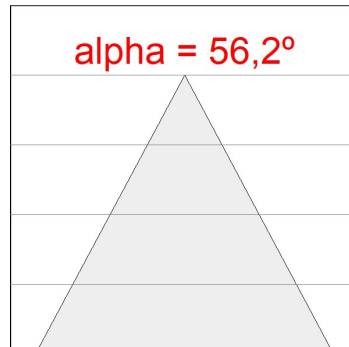

Finish: Matte black RAL 9011

Weight: 502 g

Installation: Surface

TECHNICAL SPECIFICATIONS:

Light output:	1.015 lm	°K :	3000
Plum:	13,7W	CRI :	90
Efficacy:	74,1 lm/w	R9 :	62
UGR:	<19	MacAdam:	3
Type:	COB	Power Supply:	220-240V 50/60Hz
LED Lifetime:	50.000 L80 B10 (Ta=25°C)	Gear:	Electronic
Power:	12W		

Light output tolerance +/- 10%

CUSTOM MADE OPTIONS:

KOMBIC 100 SURFACE

K11SF1540WF930NBB

KOMBIC 100 SF 1500 IP43 9WW WFL BK/BK

PHOTOMETRIC DATA :

K11SF1540WF930NBB
 $\eta = 100\%$
 $I_{max} = 1327 \text{ cd/klm}$
 UTE:
 CIE: 99 100 100 100 100