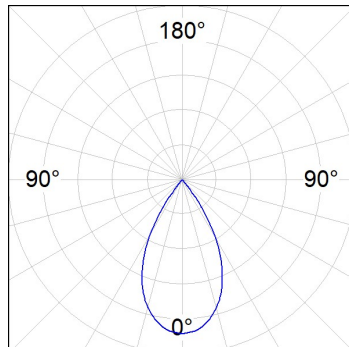

KOMBIC 100 SURFACE

K11SF1540WF930NBB

KOMBIC 100 SF 1500 IP43 9WW WFL BK/BK

Description:

Suspended or ceiling mounting downlight model KOMBIC 100 SF by Lamp brand. Body made of black aluminum extrusion with reflector made of recycled polycarbonate R-PC FR WHITE TM non-brominated flame retardant additive. Flammability grade V0 according to UL94. Black interior reflector. Heatsink made of die-cast aluminium. COB LED, colour temperature 3000K with CRI90. Luminaire with electronic wiring included. Insolation Class I. Lifetime: 50.000 L80 B10. With IP43 degree of protection. Group 0 photobiological safety. With Wide Flood optics to achieve a controlled light distribution and low glare level, less than UGR 17. Environmental Product Declaration - EPD@available, according to UNE-EN ISO 9001:2015 and UNE-EN ISO 14001:2015.

Finish: Matte black RAL 9011

Weight: 502 g

Installation: Surface

TECHNICAL SPECIFICATIONS:

Light output:	1.015 lm	°K :	3000
Plum:	13,7W	CRI :	90
Efficacy:	74,1 lm/w	R9 :	62
UGR:	<19	MacAdam:	3
Type:	COB	Power Supply:	220-240V 50/60Hz
LED Lifetime:	50.000 L80 B10 (Ta=25°C)	Gear:	Electronic
Power:	12W		

Light output tolerance +/- 10%

CUSTOM MADE OPTIONS:

KOMBIC 100 SURFACE

K11SF1540WF930NBB

KOMBIC 100 SF 1500 IP43 9WW WFL BK/BK

PHOTOMETRIC DATA :

K11SF1540WF930NBB
 $\eta = 100\%$
 $I_{max} = 1327 \text{ cd/klm}$
 UTE:
 CIE: 99 100 100 100 100