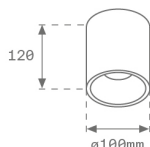

KOMBIC 100 SURFACE

K11SF1540WF930NBB

KOMBIC 100 SF 1500 IP43 9WW WFL BK/BK

Description:

Suspended or ceiling mounting downlight model KOMBIC 100 SF by Lamp brand. Body made of black aluminum extrusion with reflector made of recycled polycarbonate R-PC FR WHITE TM non-brominated flame retardant additive. Flammability grade V0 according to UL94. Black interior reflector. Heatsink made of die-cast aluminium. COB LED, colour temperature 3000K with CRI90. Luminaire with electronic wiring included. Insolation Class I. Lifetime: 50.000 L80 B10. With IP43 degree of protection. Group 0 photobiological safety. With Wide Flood optics to achieve a controlled light distribution and low glare level, less than UGR 17. Environmental Product Declaration - EPD@available, according to UNE-EN ISO 9001:2015 and UNE-EN ISO 14001:2015.

Finish: Matte black RAL 9011

Weight: 502 g

Installation: Surface

TECHNICAL SPECIFICATIONS:

Light output:	1.015 lm	°K :	3000
Plum:	13,7W	CRI :	90
Efficacy:	74,1 lm/w	R9 :	62
UGR:	<19	MacAdam:	3
Type:	COB	Power Supply:	220-240V 50/60Hz
LED Lifetime:	50.000 L80 B10 (Ta=25°C)	Gear:	Electronic
Power:	12W		

Light output tolerance +/- 10%

CUSTOM MADE OPTIONS:

KOMBIC 100 SURFACE

K11SF1540WF930NBB

KOMBIC 100 SF 1500 IP43 9WW WFL BK/BK

PHOTOMETRIC DATA :

K11SF1540WF930NBB
 $\eta = 100\%$
 $I_{max} = 1327 \text{ cd/klm}$
 UTE:
 CIE: 99 100 100 100 100