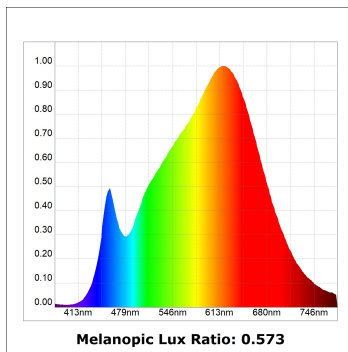

KOMBIC 100 SURFACE

K11SF1540WF930NBB

KOMBIC 100 SF 1500 IP43 9WW WFL BK/BK

Description:

Suspended or ceiling mounting downlight model KOMBIC 100 SF by Lamp brand. Body made of black aluminum extrusion with reflector made of recycled polycarbonate R-PC FR WHITE TM non-brominated flame retardant additive. Flammability grade V0 according to UL94. Black interior reflector. Heatsink made of die-cast aluminium. COB LED, colour temperature 3000K with CRI90. Luminaire with electronic wiring included. Insolation Class I. Lifetime: 50.000 L80 B10. With IP43 degree of protection. Group 0 photobiological safety. With Wide Flood optics to achieve a controlled light distribution and low glare level, less than UGR 17. Environmental Product Declaration - EPD@available, according to UNE-EN ISO 9001:2015 and UNE-EN ISO 14001:2015.

Finish: Matte black RAL 9011

Weight: 502 g

Installation: Surface

TECHNICAL SPECIFICATIONS:

Light output:	1.015 lm	°K :	3000
Plum:	13,7W	CRI :	90
Efficacy:	74,1 lm/w	R9 :	62
UGR:	<19	MacAdam:	3
Type:	COB	Power Supply:	220-240V 50/60Hz
LED Lifetime:	50.000 L80 B10 (Ta=25°C)	Gear:	Electronic
Power:	12W		

Light output tolerance +/- 10%

CUSTOM MADE OPTIONS:

KOMBIC 100 SURFACE

K11SF1540WF930NBB

KOMBIC 100 SF 1500 IP43 9WW WFL BK/BK

PHOTOMETRIC DATA :

K11SF1540WF930NBB
 $\eta = 100\%$
 $I_{max} = 1327 \text{ cd/klm}$
 UTE:
 CIE: 99 100 100 100 100