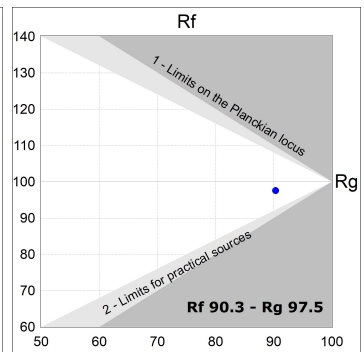

KOMBIC 100 SURFACE

K11SF1540WF930NBB

KOMBIC 100 SF 1500 IP43 9WW WFL BK/BK

Description:

Suspended or ceiling mounting downlight model KOMBIC 100 SF by Lamp brand. Body made of black aluminum extrusion with reflector made of recycled polycarbonate R-PC FR WHITE TM non-brominated flame retardant additive. Flammability grade V0 according to UL94. Black interior reflector. Heatsink made of die-cast aluminium. COB LED, colour temperature 3000K with CRI90. Luminaire with electronic wiring included. Insolation Class I. Lifetime: 50.000 L80 B10. With IP43 degree of protection. Group 0 photobiological safety. With Wide Flood optics to achieve a controlled light distribution and low glare level, less than UGR 17. Environmental Product Declaration - EPD@available, according to UNE-EN ISO 9001:2015 and UNE-EN ISO 14001:2015.

Finish: Matte black RAL 9011

Weight: 502 g

Installation: Surface

TECHNICAL SPECIFICATIONS:

Light output:	1.015 lm	°K :	3000
Plum:	13,7W	CRI :	90
Efficacy:	74,1 lm/w	R9 :	62
UGR:	<19	MacAdam:	3
Type:	COB	Power Supply:	220-240V 50/60Hz
LED Lifetime:	50.000 L80 B10 (Ta=25°C)	Gear:	Electronic
Power:	12W		

Light output tolerance +/- 10%

CUSTOM MADE OPTIONS:

KOMBIC 100 SURFACE

K11SF1540WF930NBB

KOMBIC 100 SF 1500 IP43 9WW WFL BK/BK

PHOTOMETRIC DATA :

K11SF1540WF930NBB
 $\eta = 100\%$
 $I_{max} = 1327 \text{ cd/klm}$
 UTE:
 CIE: 99 100 100 100 100