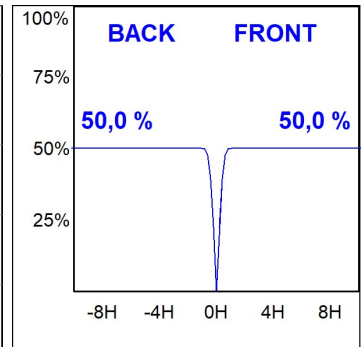

KOMBIC 100 SURFACE

K11SF1540WF930NBB

KOMBIC 100 SF 1500 IP43 9WW WFL BK/BK

Description:

Suspended or ceiling mounting downlight model KOMBIC 100 SF by Lamp brand. Body made of black aluminum extrusion with reflector made of recycled polycarbonate R-PC FR WHITE TM non-brominated flame retardant additive. Flammability grade V0 according to UL94. Black interior reflector. Heatsink made of die-cast aluminium. COB LED, colour temperature 3000K with CRI90. Luminaire with electronic wiring included. Insolation Class I. Lifetime: 50.000 L80 B10. With IP43 degree of protection. Group 0 photobiological safety. With Wide Flood optics to achieve a controlled light distribution and low glare level, less than UGR 17. Environmental Product Declaration - EPD@available, according to UNE-EN ISO 9001:2015 and UNE-EN ISO 14001:2015.

Finish: Matte black RAL 9011

Weight: 502 g

Installation: Surface

TECHNICAL SPECIFICATIONS:

Light output:	1.015 lm	°K :	3000
Plum:	13,7W	CRI :	90
Efficacy:	74,1 lm/w	R9 :	62
UGR:	<19	MacAdam:	3
Type:	COB	Power Supply:	220-240V 50/60Hz
LED Lifetime:	50.000 L80 B10 (Ta=25°C)	Gear:	Electronic
Power:	12W		

Light output tolerance +/- 10%

CUSTOM MADE OPTIONS:

KOMBIC 100 SURFACE

K11SF1540WF930NBB

KOMBIC 100 SF 1500 IP43 9WW WFL BK/BK

PHOTOMETRIC DATA :

K11SF1540WF930NBB
 $\eta = 100\%$
 $I_{max} = 1327 \text{ cd/klm}$
 UTE:
 CIE: 99 100 100 100 100