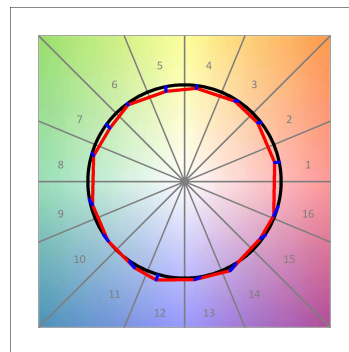

KOMBIC 100 SURFACE

K11SF1540WF930NBB

KOMBIC 100 SF 1500 IP43 9WW WFL BK/BK

Description:

Suspended or ceiling mounting downlight model KOMBIC 100 SF by Lamp brand. Body made of black aluminum extrusion with reflector made of recycled polycarbonate R-PC FR WHITE TM non-brominated flame retardant additive. Flammability grade V0 according to UL94. Black interior reflector. Heatsink made of die-cast aluminium. COB LED, colour temperature 3000K with CRI90. Luminaire with electronic wiring included. Insolation Class I. Lifetime: 50.000 L80 B10. With IP43 degree of protection. Group 0 photobiological safety. With Wide Flood optics to achieve a controlled light distribution and low glare level, less than UGR 17. Environmental Product Declaration - EPD@available, according to UNE-EN ISO 9001:2015 and UNE-EN ISO 14001:2015.

Finish: Matte black RAL 9011

Weight: 502 g

Installation: Surface

TECHNICAL SPECIFICATIONS:

Light output:	1.015 lm	°K :	3000
Plum:	13,7W	CRI :	90
Efficacy:	74,1 lm/w	R9 :	62
UGR:	<19	MacAdam:	3
Type:	COB	Power Supply:	220-240V 50/60Hz
LED Lifetime:	50.000 L80 B10 (Ta=25°C)	Gear:	Electronic
Power:	12W		

Light output tolerance +/- 10%

CUSTOM MADE OPTIONS:

KOMBIC 100 SURFACE

K11SF1540WF930NBB

KOMBIC 100 SF 1500 IP43 9WW WFL BK/BK

PHOTOMETRIC DATA :

K11SF1540WF930NBB
 $\eta = 100\%$
 $I_{max} = 1327 \text{ cd/klm}$
 UTE:
 CIE: 99 100 100 100 100