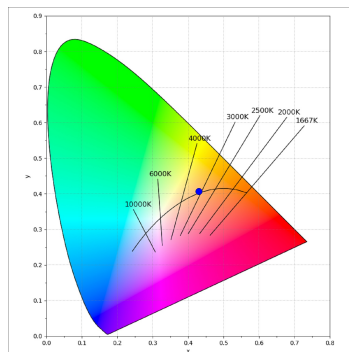

KOMBIC 100 SURFACE

K11SF1540WF930NBB

KOMBIC 100 SF 1500 IP43 9WW WFL BK/BK

Description:

Suspended or ceiling mounting downlight model KOMBIC 100 SF by Lamp brand. Body made of black aluminum extrusion with reflector made of recycled polycarbonate R-PC FR WHITE TM non-brominated flame retardant additive. Flammability grade V0 according to UL94. Black interior reflector. Heatsink made of die-cast aluminium. COB LED, colour temperature 3000K with CRI90. Luminaire with electronic wiring included. Insolation Class I. Lifetime: 50.000 L80 B10. With IP43 degree of protection. Group 0 photobiological safety. With Wide Flood optics to achieve a controlled light distribution and low glare level, less than UGR 17. Environmental Product Declaration - EPD@available, according to UNE-EN ISO 9001:2015 and UNE-EN ISO 14001:2015.

Finish: Matte black RAL 9011

Weight: 502 g

Installation: Surface

TECHNICAL SPECIFICATIONS:

Light output:	1.015 lm	°K :	3000
Plum:	13,7W	CRI :	90
Efficacy:	74,1 lm/w	R9 :	62
UGR:	<19	MacAdam:	3
Type:	COB	Power Supply:	220-240V 50/60Hz
LED Lifetime:	50.000 L80 B10 (Ta=25°C)	Gear:	Electronic
Power:	12W		

Light output tolerance +/- 10%

CUSTOM MADE OPTIONS:

KOMBIC 100 SURFACE

K11SF1540WF930NBB

KOMBIC 100 SF 1500 IP43 9WW WFL BK/BK

PHOTOMETRIC DATA :

K11SF1540WF930NBB
 $\eta = 100\%$
 $I_{max} = 1327 \text{ cd/klm}$
 UTE:
 CIE: 99 100 100 100 100