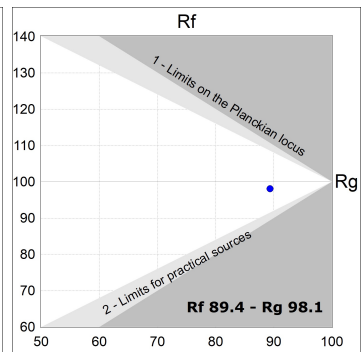

PHOTOMETRIC DATA :