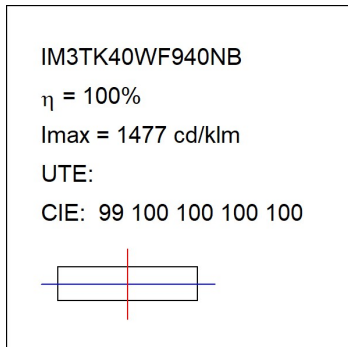

Finish: Texturised graphite RAL 7021

Dimensions: 130 x 94 x 185 mm

Weight: 1.192 g

Installation: 3-Circuit track

TECHNICAL SPECIFICATIONS:

Light output:	3.639 lm	°K :	4000
Plum:	42,3W	CRI :	90
Efficacy:	86 lm/w	R9 :	58
UGR:	<19	MacAdam:	3
Type:	COB	Power Supply:	220-240V 50/60Hz
LED Lifetime:	50.000 L80 B10 (Ta=25°C)	Gear:	Electronic
Power:	37W		

Light output tolerance +/- 10%

CUSTOM MADE OPTIONS:

PHOTOMETRIC DATA :

ACCESORIES :

Assembly

Product code:

TKACXB

Description: