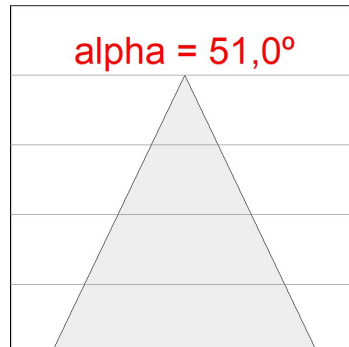

PHOTOMETRIC DATA :