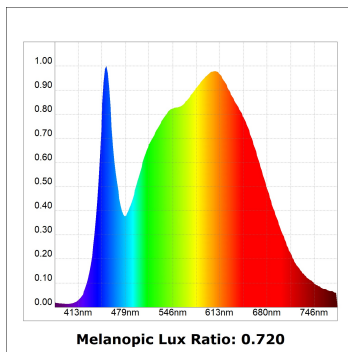

PHOTOMETRIC DATA :