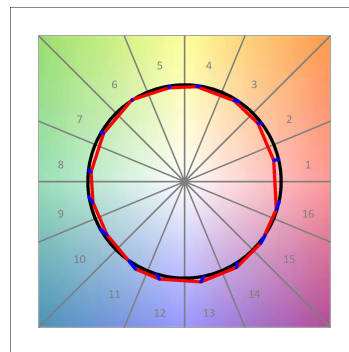

PHOTOMETRIC DATA :