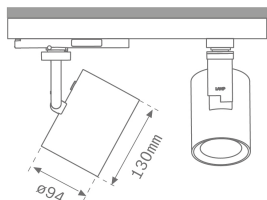

Finish: Texturised graphite RAL 7021

Dimensions: 130 x 94 x 185 mm

Weight: 1.192 g

Installation: 3-Circuit track

TECHNICAL SPECIFICATIONS:

Light output:	3.639 lm	°K :	4000
Plum:	42,3W	CRI :	90
Efficacy:	86 lm/w	R9 :	58
UGR:	<19	MacAdam:	3
Type:	COB	Power Supply:	220-240V 50/60Hz
LED Lifetime:	50.000 L80 B10 (Ta=25°C)	Gear:	Electronic
Power:	37W		