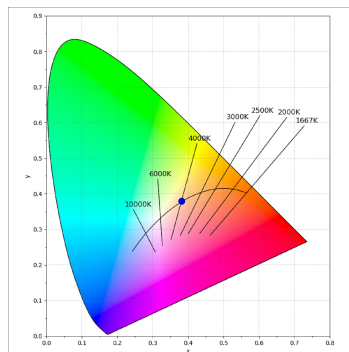

PHOTOMETRIC DATA :