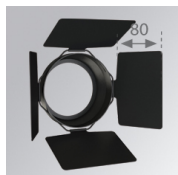

Description:

LOOK/IMAG ACC. FRESNEL LENS

Code produit:

HORD150

Description:

LOOK/IMAG ACC. HONEYCOMB GRILLE

Code produit:

LORD170B