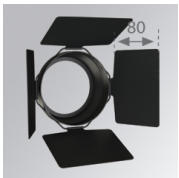

Product code:
LORD170B

Description:
LOOK/IMAG ACC. ANTI-GLARE LOUVRES