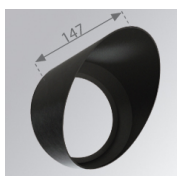

Code produit:

SCRD170B

Description:

LOOK/IMAG ACC. SCREEN