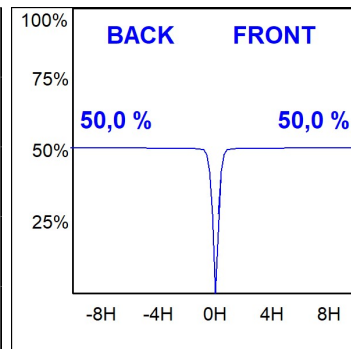

PHOTOMETRIC DATA :