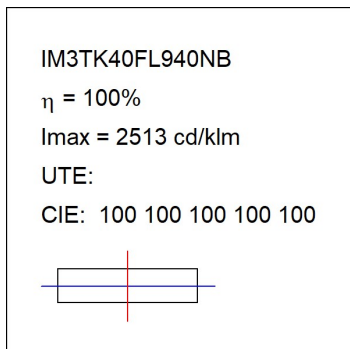

PHOTOMETRIC DATA :