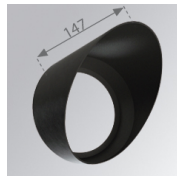

Product code:
SCRD170B

Description:
LOOK/IMAG ACC. SCREEN