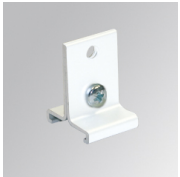

ACCESSORIES :

Suspension

Product code:
TKARG1000W

Description:
TRACK ACC. RIGID SUSP 1M WH.

Product code:
TKASUSSUB

Description:
TRACK ACC. SUSP SUPPORT BK.

Product code:
TKASUSSUW

Description:
TRACK ACC. SUSP SUPPORT WH.