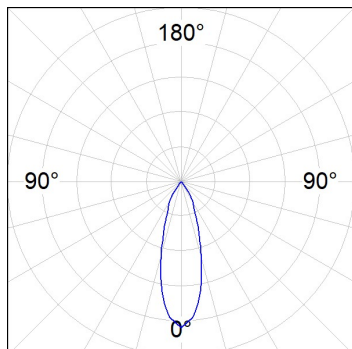

PHOTOMETRIC DATA :