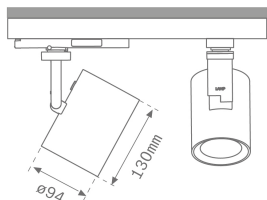

Finish: Texturised graphite RAL 7021

Dimensions: 130 x 94 x 185 mm

Weight: 1.192 g

Installation: 3-Circuit track

TECHNICAL SPECIFICATIONS:

Light output:	3.408 lm	°K :	4000
Plum:	42,3W	CRI :	90
Efficacy:	80,6 lm/w	R9 :	58
UGR:	<19	MacAdam:	3
Type:	COB	Power Supply:	220-240V 50/60Hz
LED Lifetime:	50.000 L80 B10 (Ta=25°C)	Gear:	Electronic
Power:	37W		