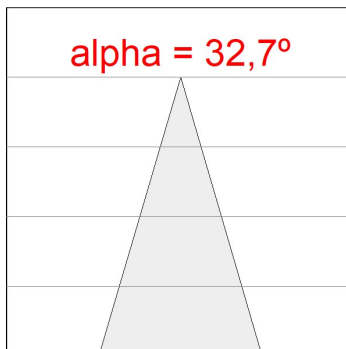

PHOTOMETRIC DATA :