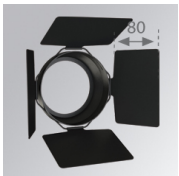

Description:
LOOK/IMAG ACC. ADAPTOR

Product code:
CURD95B

Description:
LOOK/IMAG ACC. BUFFER

Product code:
ELRD150

Description:
LOOK/IMAG ACC. FRESNEL LENS

Product code:
HORD150

Description:
LOOK/IMAG ACC. HONEYCOMB GRILLE