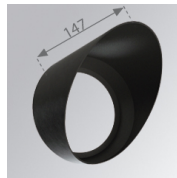

Code produit:
SCRD170B

Description:
LOOK/IMAG ACC. SCREEN