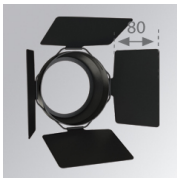

Description:
LOOK/IMAG ACC. ADAPTOR

Code produit:
CURD95B

Description:
LOOK/IMAG ACC. BUFFER

Code produit:
ELRD150

Description:
LOOK/IMAG ACC. FRESNEL LENS

Code produit:
HORD150

Description:
LOOK/IMAG ACC. HONEYCOMB GRILLE