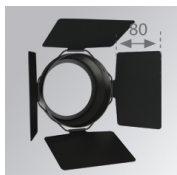

Product code:
LORD170B

Description:
LOOK/IMAG ACC. ANTI-GLARE LOUVRES