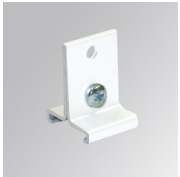

ACCESSOIRES :

Suspension

Code produit:
TKARG1000W

Description:
TRACK ACC. RIGID SUSP 1M WH.

Code produit:
TKASUSSUB

Description:
TRACK ACC. SUSP SUPPORT BK.

Code produit:
TKASUSSUW

Description:
TRACK ACC. SUSP SUPPORT WH.