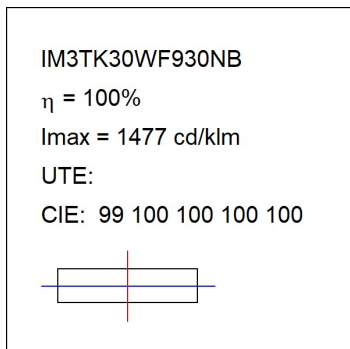

PHOTOMETRIC DATA :