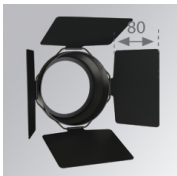

Product code:
LORD170B

Description:
LOOK/IMAG ACC. ANTI-GLARE LOUVRES