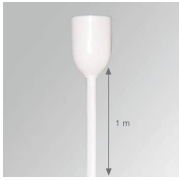

Code produit:
TKARG1000W

Description:
TRACK ACC. RIGID SUSP 1M WH.