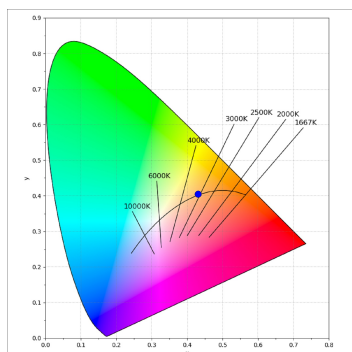

PHOTOMETRIC DATA :