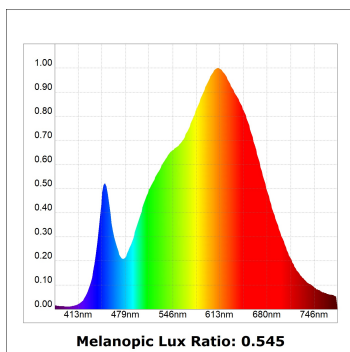

PHOTOMETRIC DATA :