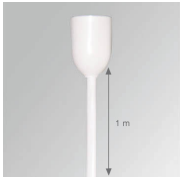

Product code:
TKARG1000W

Description:
TRACK ACC. RIGID SUSP 1M WH.