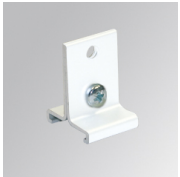

ACCESORIES :

Suspension

Product code:
TKARG1000W

Description:
TRACK ACC. RIGID SUSP 1M WH.

Product code:
TKASUSSUB

Description:
TRACK ACC. SUSP SUPPORT BK.

Product code:
TKASUSSUW

Description:
TRACK ACC. SUSP SUPPORT WH.