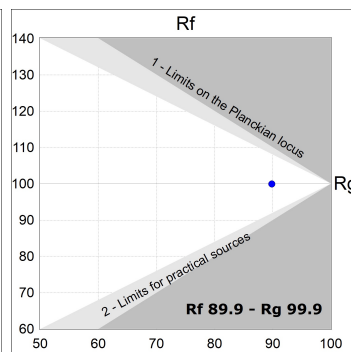

PHOTOMETRIC DATA :