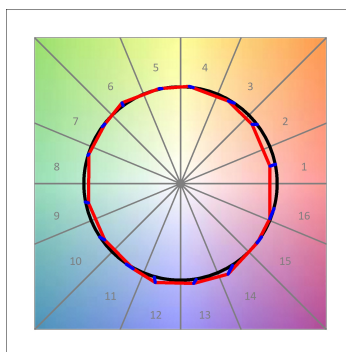

PHOTOMETRIC DATA :