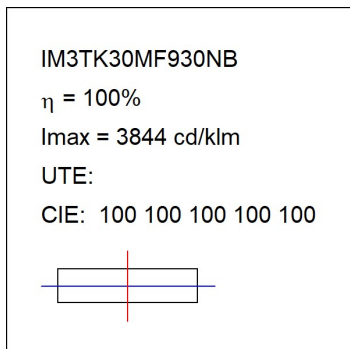

PHOTOMETRIC DATA :